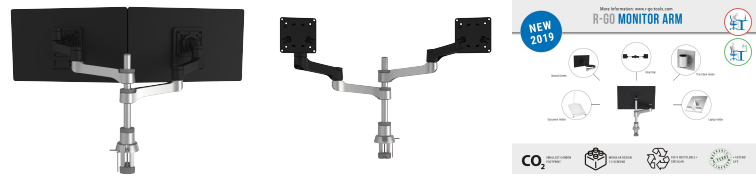

R-Go Zepher 4 Twin Monitor Arm, adjustable, silver

Reference: RGOVLZE4TWSI
EAN: 8719274491118

For more info: www.r-go-tools.com

Modular and circular monitorarm for two monitors

The R-Go Zepher 4 Twin Monitor Arm is the sustainable solution for working with two monitors. Both hinge arms make that the monitors can be individually swivelled and adjustable in depth. You can also adjust the height of the monitors individually.

MODEL OG FUNKTION

| | |
|-----------------------|---|
| Model: | Monitor Arm |
| Capaciteit (in kg): | 0-8 kg (2x) |
| SkærmdiagonalIC-code: | ≤ 26" (2x) |
| Bordmontering: | 2-i-1: klemme (0-55 mm): Topkantklemme (standard), klemklemme (Ø 60, 80) |
| Andre valgmuligheder: | Har en intuitiv rotation-stop. Fanger og ruter kabler ude af syne. Installerer toolless og fungerer ubesværet |

| | |
|-------|------------------------|
| VESA: | 75x75 mm og 100x100 mm |
|-------|------------------------|

JUSTERING

| | |
|---------------------|----|
| Justerbar i dybden: | Ja |
|---------------------|----|