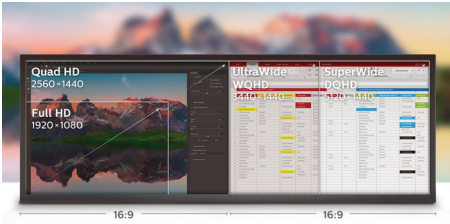

red dot award 2018
winner

PHILIPS

32:9 SuperWide curved LCD display
P Line 49 (48.8" / 124 cm diag.), Dual Quad HD (5120 x 1440)

499P9H1/75

Highlights

32:9 SuperWide

32:9 SuperWide 49" screen, with 5120 x 1440 resolution, is designed to replace multiscreen setups for massive wide view. It's like having two 27" 16:9 Quad HD displays side-by-side. SuperWide monitors offer screen area of dual monitors without the complicated setup.

Specifications

Picture/Display

- LCD panel type: VA LCD
- Backlight type: W-LED system
- Panel Size: 48.8 inch / 124 cm
- Display Screen Coating: Anti-Glare, 2H, Haze 25%
- Effective viewing area: 1193.5 (H) x 335.7 (V) mm at a 1800R curvature*
- Aspect ratio: 32:9
- Optimum resolution: 5120 x 1440 @ 60Hz
- Pixel Density: 109 PPI
- Response time (typical): 5 ms (Gray to Gray)*
- Brightness: 450 cd/m²
- Contrast ratio (typical): 3000:1
- SmartContrast: 80,000,000:1
- Pixel pitch: 0.233 x 0.233 mm
- Viewing angle: 178° (H) / 178° (V), @ C/R > 10
- Flicker-free
- Picture enhancement: SmartImage
- Display colors: 16.7 M
- Color gamut (min.): BT. 709 Coverage: 99.67%*, DCI-P3 Coverage: 94.62%*
- Color gamut (typical): NTSC 103%*, sRGB 121%*, Adobe RGB 91%*
- HDR: DisplayHDR 400 certified (DP / HDMI)
- Scanning Frequency: 30 - 230 kHz (H) / 48 - 70 Hz (V); Adaptive sync (for HDMI/DP)
- SmartUniformity: 97 ~ 102%
- Delta E: < 2
- sRGB
- LowBlue Mode
- EasyRead
- Adaptive sync