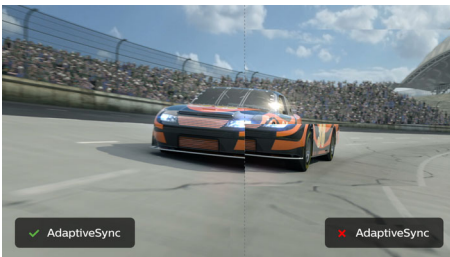

Adaptive-Sync technology

Gaming shouldn't be a choice between choppy gameplay or broken frames. Get fluid, artifact-free performance at virtually any framerate with Adaptive-Sync technology, smooth quick refresh and ultra-fast response time.