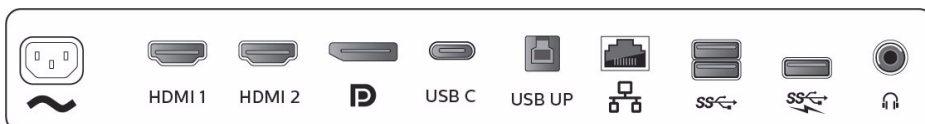

Power

- ECO mode: 43.3 W (typ.)
- On mode: 45 W (typ.) (EnergyStar 7.0 test method)
- Standby mode: 0.3 W (typ.)
- Off mode: Zero watts with Zero switch
- Power LED indicator: Operation - White, Standby mode- White (blinking)
- Power supply: Built-in, 100-240VAC, 50-60Hz

Dimensions

- Product with stand(max height): 1194 x 568 x 303 mm
- Product without stand (mm): 1194 x 369 x 156 mm
- Packaging in mm (WxHxD): 1308 x 384 x 553 mm

Weight

- Product with stand (kg): 15.30 kg
- Product without stand (kg): 11.00 kg
- Product with packaging (kg): 21.48 kg

Operating conditions

- Temperature range (operation): 0°C to 40°C °C
- Temperature range (storage): -20°C to 60°C °C
- Relative humidity: 20%-80 %
- Altitude: Operation: +12,000ft (3,658m), Non-operation: +40,000ft (12,192m)
- MTBF (demonstrated): 70,000 hrs (excluded backlight)

Sustainability

- Environmental and energy: EnergyStar 7.0, EPEAT*, RoHS, WEEE, TCO certified
- Recyclable packaging material: 100 %
- Post consumer recycled plastic: 85%
- Specific Substances: PVC / BFR free housing, Mercury free, Lead free

Compliance and standards

- Regulatory Approvals: CB, CE Mark, FCC Class B, SEMKO, cETLus, CU-EAC, TUV Ergo, TUV/GS, EPA, ICES-003, MEPS, RCM, PC-Recycle

Cabinet

- Front bezel: Black
- Rear cover: Black
- Foot: Black
- Finish: Texture

Accessories

- Included Accessories: Philips RC6 remote control

Issue date 2019-04-01

Version: 2.0.1

12 NC: 8670 001 57394
EAN: 87 12581 75581 2

© 2019 Koninklijke Philips N.V.
All Rights reserved.

Specifications are subject to change without notice.
Trademarks are the property of Koninklijke Philips N.V.
or their respective owners.

www.philips.com

* Radius of the arc of the display curvature in mm

* Response time value equal to SmartResponse

* BT. 709 / DCI-P3 Coverage based on CIE1976

* NTSC Area based on CIE1976

* sRGB Area based on CIE 1931

* Adobe RGB Coverage based on CIE1976

* DisplayPort 1.4 version is for HDR

* Activities such as screen sharing, on-line streaming video and audio over the Internet can impact your network performance. Your hardware, network bandwidth and its performance will determine overall audio and video quality.

* For USB-C power and charging function, your Notebook/device must support USB-C standard Power Delivery specifications. Please check with your Notebook user manual or manufacturer for more details.

* For Video transmission via USB-C, your Notebook/device must support USB-C DP Alt mode

* EPEAT Gold or Silver is valid only where Philips registers the product. Please visit www.epeat.net for registration status in your country.

* The monitor may look different from feature images.