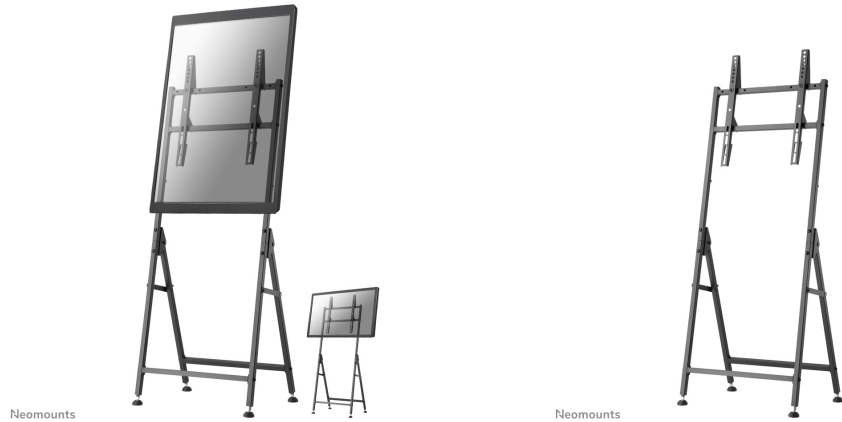

PLASMA-M1000

SPECIFICATIONS

GENERAL

Min. screen size*	32
Max. screen size*	55
Min. weight	0
Max. weight	35
Screens	1
VESA maximum	400x400 mm
VESA minimum	200x200 mm

FUNCTIE

Height adjustment	108 cm
-------------------	--------

NEOMOUNTS PLASMA-M1000 TV FLOOR STAND 32-55"

Neomounts PLASMA-M1000 TV floor stand - 32-55" - max 35 kg - VESA 200x200-400x400 - landscape and portrait - black

The Neomounts floor stand, model PLASMA-M1000 is a floor stand for flat screens up to 55". This stand is a great choice for space saving placement or when wall-, ceiling mounting or desk placement is not an option.

Neomounts' floor stand, PLASMA-M1000 holds your TV in either horizontal or vertical position to fully benefit from the capabilities of the flat screen. An innovative cable management conceals and routes cables from mount to flat screen. Hide your cables to keep the stand nice and tidy.

Neomounts PLASMA-M1000 is suitable for screens up to 55" (140 cm). The weight capacity of this product is 35 kg. The stand is suitable for screens that meet VESA hole pattern 200x200 to 400x400mm.

All installation material is included with the product.