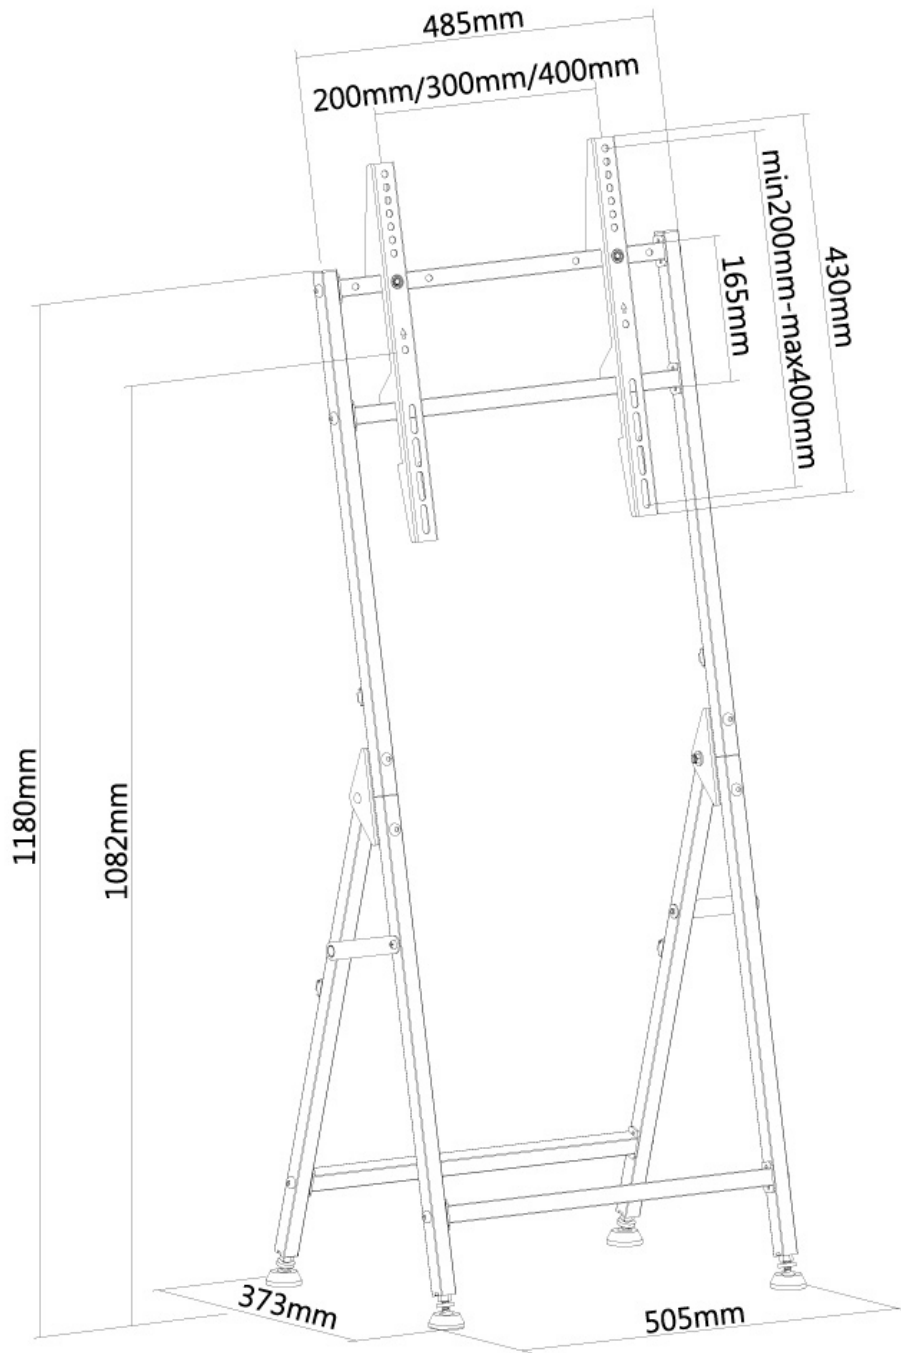

PLASMA-M1000

NEOMOUNTS PLASMA-M1000 TV FLOOR STAND 32-55"

Neomounts