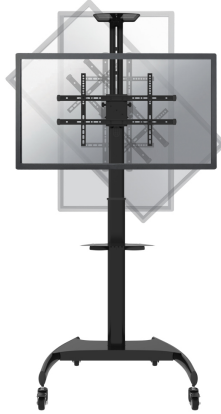

## NEOMOUNTS BY NEWSTAR FLOOR STAND

Neomounts by Newstar Mobile Monitor/TV  
Floor Stand for 37-70" screen, 90° turn -  
Black

The Neomounts by Newstar floor stand, model PLASMA-M1900E is a mobile floor stand for flat screens up to 70" (178 cm). This mobile stand is a great choice for space saving placement or when wall-, ceiling mounting or desk placement is not an option. This cart stretches your investment by serving a variety of projection needs by sharing a large display over multiple rooms. Get optimal positioning for both standing and seated audiences, in any application, in any part of your location.

Neomounts by Newstar's versatile tilt (20°) and turn (90°) technology allows the mount to change to any viewing angle to fully benefit from the capabilities of the flat screen. The mount is manually height adjustable from 130 to 162 centimetres. An innovative cable management conceals and routes cables from mount to flat screen. Hide your cables to keep the stand nice and tidy.

Neomounts by Newstar PLASMA-M1900E is suitable for screens up to 70" (178 cm). The weight capacity of this product is 50 kg each screen. The stand is suitable for screens that meet VESA hole pattern 200x200 to 600x400mm. Different hole patterns can be covered using Neomounts by Newstar VESA adapter plates. Speedy assembly and installation.