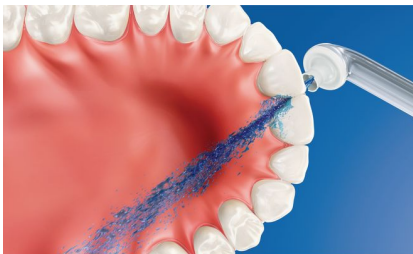

## Up to 99.9% Plaque Removal

AirFloss uses microdroplets of air and water or mouthwash to remove up to 99% more plaque between teeth\*

## Helps prevent cavities

By gently bursting away plaque that brushing missed, Sonicare AirFloss helps prevent cavities from forming in the spaces between your teeth.

## Micro-droplet technology

Our clinically proven results are possible thanks to our unique technology, which combines air and mouthwash or water to powerfully yet gently clean between teeth and along the gumline.

## Easily start a healthy habit

Interproximal cleaning is very important to overall oral health. AirFloss is an easy way to clean deeper between teeth, helping to form a healthy habit.