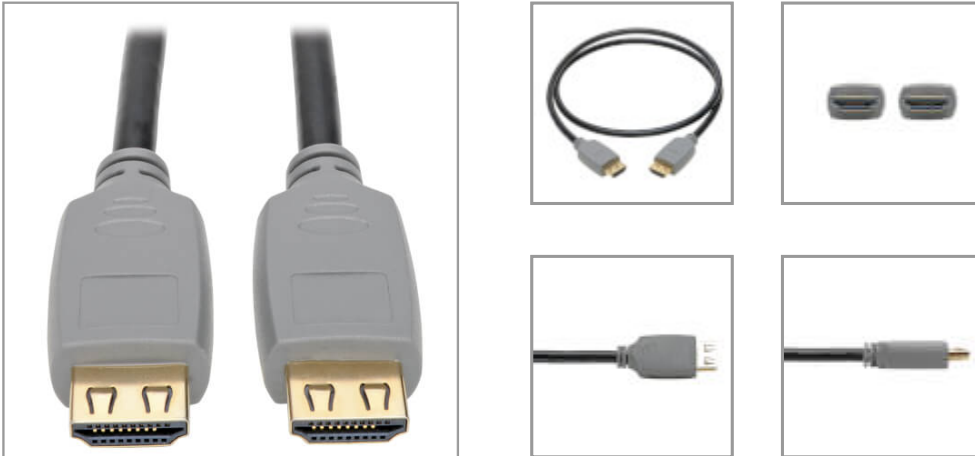

4K HDMI Cable (M/M) - 4K 60 Hz, HDR, 4:4:4, Gripping Connectors, Black, 1 m

MODEL NUMBER: P568-01M-2A

4K HDMI cable connects your laptop or tablet to an HDTV, monitor or projector for crystal-clear 4K video with 4:4:4 color.

Features

4K HDMI Cable Connects Home Theater or Digital Signage Audio/Video Components

This 4K HDMI cable securely connects HDMI-enabled laptops, tablets, PCs, Blu-ray players, game consoles or satellite/cable TV boxes to HDTVs, HD monitors, projectors or home theater receivers. Gripping HDMI connectors on both ends help ensure components stay firmly attached to avoid viewing interruptions. The one-meter (three-foot) length helps reduce cable clutter and minimize the risk of tripping.

Enjoy the Clarity of 4K HDMI Video with Multi-Channel Audio, HDR and 4:4:4 Color

This 4K HDMI cable provides a pure digital connection that supports Ultra HD video resolutions up to 4K for crystal-clear picture and sound. High Dynamic Range (HDR) provides a wide range of vibrant colors with richer contrast, brighter whites and deeper blacks that pop on your 4K display. It also supports 4:4:4 chroma subsampling for top-level PC gaming or using your HDTV as a PC monitor. The cable is backward compatible with previous HDMI generations, allowing you to use it to connect lower-resolution components.

Avoid Signal Disruptions with Extra-Secure Gripping HDMI Connectors

Having a cable come loose accidentally can cause A/V signal loss right as the running back scrambles for the end zone or your avatar is surrounded by zombies. These specially designed HDMI connectors firmly grip the HDMI ports on your equipment to help prevent accidental disconnection and signal disruption. With greater port retention than typical HDMI connectors, the gripping connectors resist vibrations that can loosen connections over time. This is especially helpful for ensuring components stay attached in difficult-to-access installations.