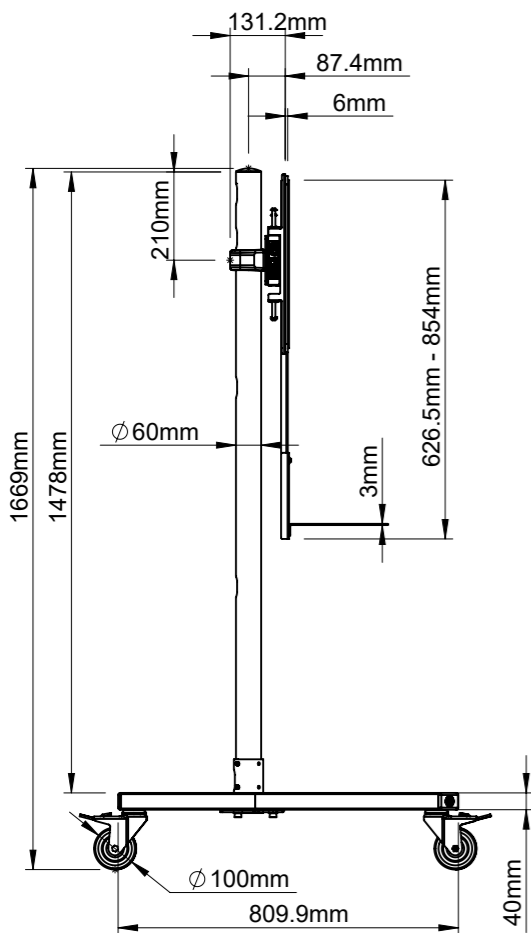

<b>B-Tech International Design and Manufacturing Limited</b>		<b>B-Tech No:</b> BT8513
Part of the B-Tech International Group of Companies		<b>Version:</b> V1.0
 UNLESS OTHERWISE SPECIFIED DIMENSIONS ARE IN MILLIMETERS	<b>Size:</b> A3	<b>Title:</b> Universal Twin Screen VC Trolley with Webcam Shelf
	<b>Scale:</b> 1:15	<b>Revision:</b> 0.0
<b>Sheet:</b> 1 of 1	<b>Date:</b> 8/10/2017	<b>File Name:</b> BTD-BT8513-R0.0