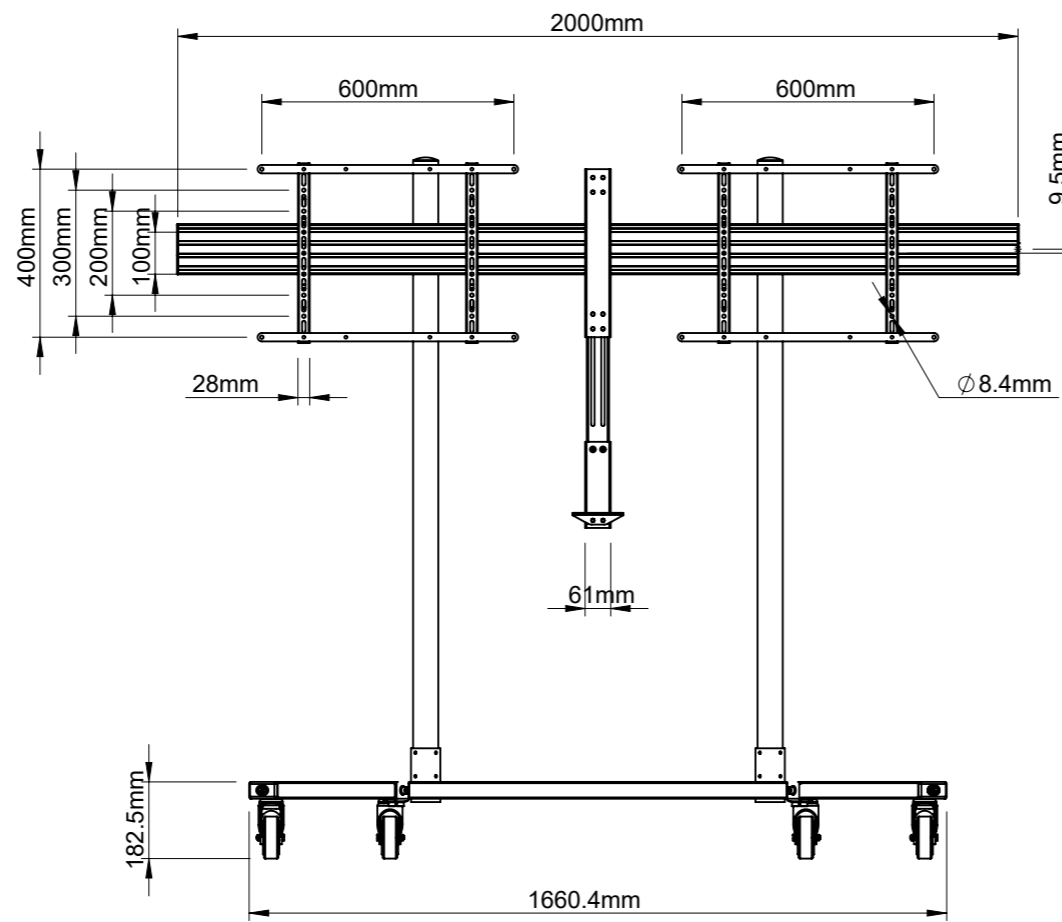

<b>B-Tech International Design and Manufacturing Limited</b>		<b>B-Tech No:</b> BT8513
Part of the B-Tech International Group of Companies		<b>Version:</b> V1.0
 UNLESS OTHERWISE SPECIFIED DIMENSIONS ARE IN MILLIMETERS	<b>Size:</b> A3	<b>Title:</b> Universal Twin Screen VC Trolley with Webcam Shelf
	<b>Scale:</b> 1:15	<b>Revision:</b> 0.0
<b>Sheet:</b> 1 of 1	<b>Date:</b> 8/10/2017	<b>File Name:</b> BTD-BT8513-R0.0