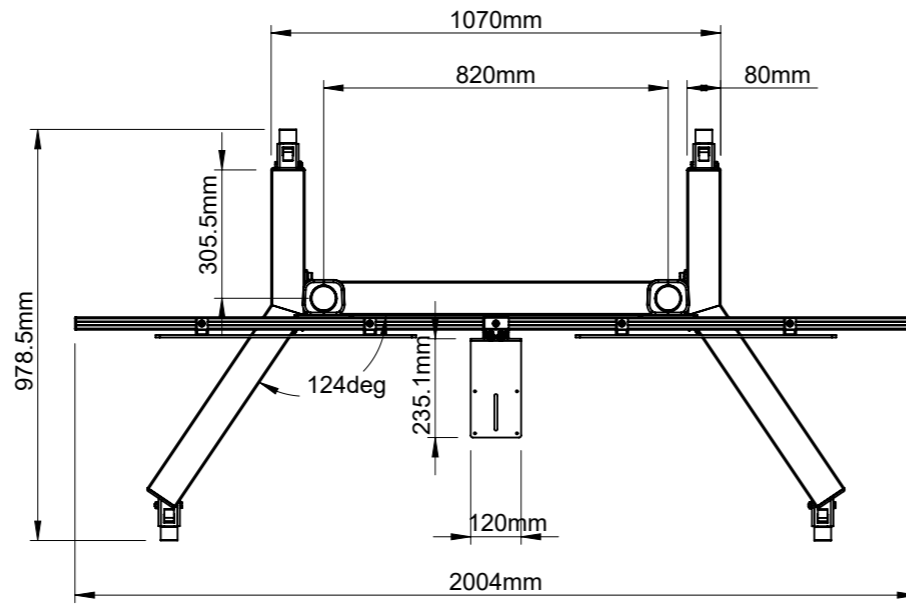

<b>B-Tech International Design and Manufacturing Limited</b>		<b>B-Tech No:</b> BT8513
Part of the B-Tech International Group of Companies		<b>Version:</b> V1.0
 UNLESS OTHERWISE SPECIFIED DIMENSIONS ARE IN MILLIMETERS	<b>Size:</b> A3	<b>Title:</b> Universal Twin Screen VC Trolley with Webcam Shelf
	<b>Scale:</b> 1:15	<b>Revision:</b> 0.0
<b>Sheet:</b> 1 of 1	<b>Date:</b> 8/10/2017	<b>File Name:</b> BTD-BT8513-R0.0