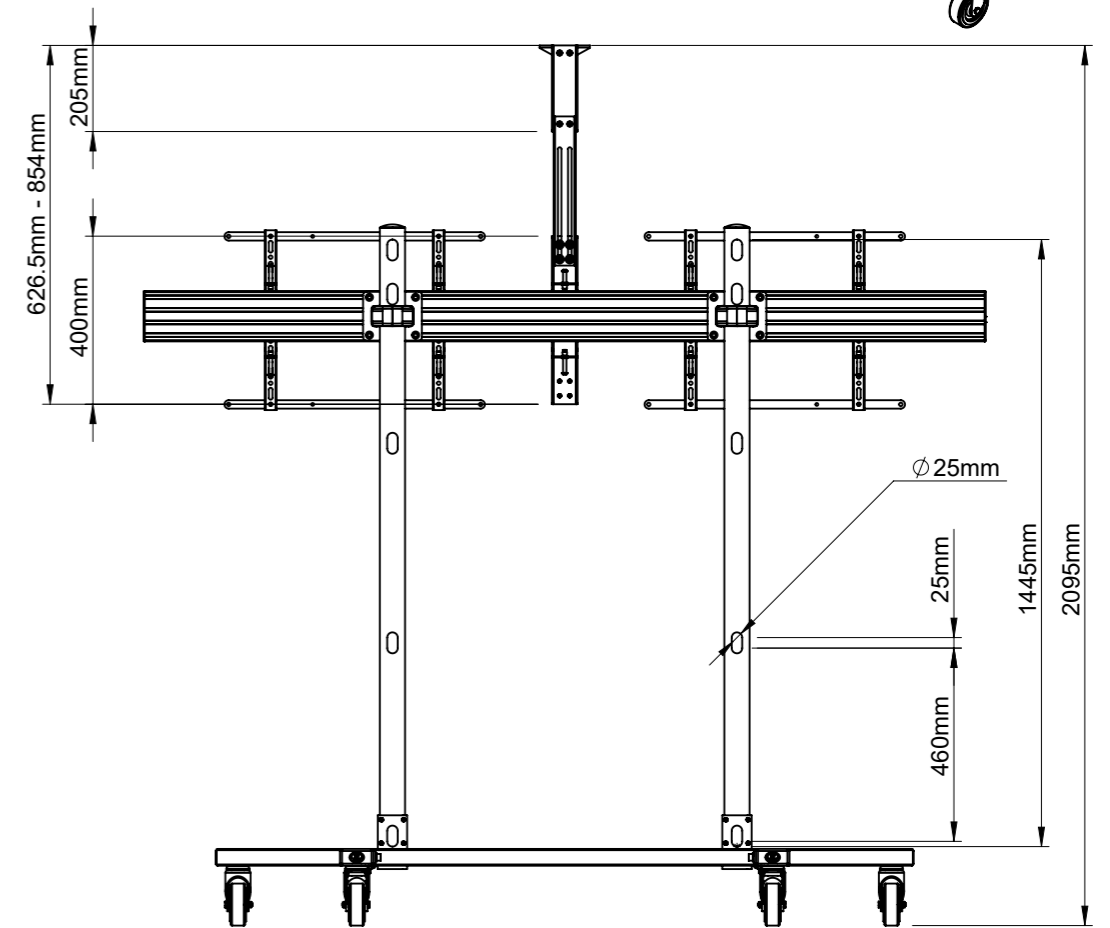

<b>B-Tech International Design and Manufacturing Limited</b>		<b>B-Tech No:</b> BT8513
Part of the B-Tech International Group of Companies		<b>Version:</b> V1.0
 UNLESS OTHERWISE SPECIFIED DIMENSIONS ARE IN MILLIMETERS	<b>Size:</b> A3	<b>Title:</b> Universal Twin Screen VC Trolley with Webcam Shelf
	<b>Scale:</b> 1:15	<b>Revision:</b> 0.0
<b>Sheet:</b> 1 of 1	<b>Date:</b> 8/10/2017	<b>File Name:</b> BTD-BT8513-R0.0