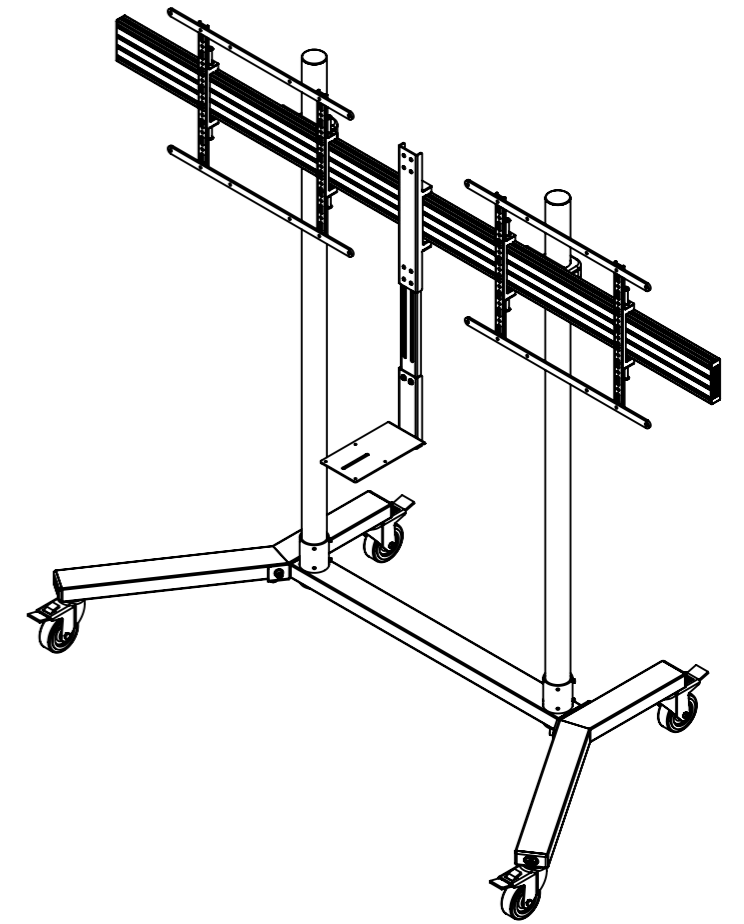

<b>B-Tech International Design and Manufacturing Limited</b>		<b>B-Tech No:</b> BT8513
Part of the B-Tech International Group of Companies		<b>Version:</b> V1.0
 UNLESS OTHERWISE SPECIFIED DIMENSIONS ARE IN MILLIMETERS	<b>Size:</b> A3	<b>Title:</b> Universal Twin Screen VC Trolley with Webcam Shelf
	<b>Scale:</b> 1:15	<b>Revision:</b> 0.0
<b>Sheet:</b> 1 of 1	<b>Date:</b> 8/10/2017	<b>File Name:</b> BTD-BT8513-R0.0