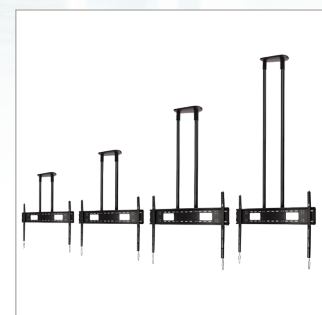

## UNIVERSAL EXTRA-LARGE FLAT SCREEN CEILING MOUNT

FOUR  
 CEILING DROP  
 LENGTHS  
 AVAILABLE

Designed to ceiling mount screens up to 120", the BT8448 is an extra-large ceiling mount which is available with a choice of four different drop lengths; 1m, 1.5m, 2m and 3m. The twin pole design and heavy duty steel provides strength and rigidity, allowing for a maximum load of up to 130kg. Other features include post installation screen alignment and height adjustment screws to level the screen once mounted. Available with a choice of black or chrome poles.

### FEATURES

- Twin pole mount suitable for screens 65" and over
- Heavy duty steel capable of supporting very heavy loads
- Lateral adjustment of screen once mounted
- Integrated cable management for a neat and tidy installation
- Adjustment screws allow screen to be levelled once mounted
- Simple 'hook-on' installation

Poles

Integrated cable management for a neat and tidy installation

Post installation screen alignment for perfect positioning every time

Adjustment screws allow screen to be levelled once mounted

Available with a choice of four pole lengths: 1m, 1.5m, 2m & 3m