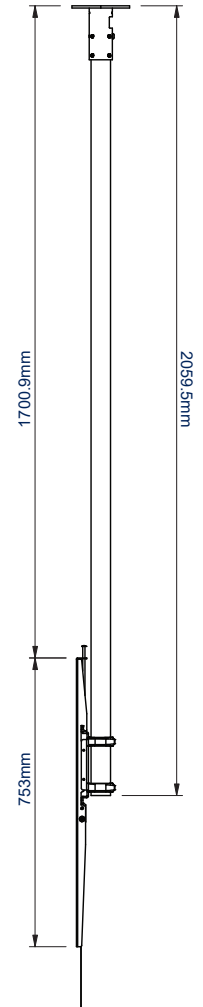

### FEATURES

- Twin pole mount suitable for screens 65" and over
- Heavy duty steel capable of supporting very heavy loads
- Lateral adjustment of screen once mounted
- Integrated cable management for a neat and tidy installation
- Adjustment screws allow screen to be levelled once mounted
- Simple 'hook-on' installation

Poles

Integrated cable management for a neat and tidy installation

Post installation screen alignment for perfect positioning every time

Adjustment screws allow screen to be levelled once mounted

Available with a choice of four pole lengths: 1m, 1.5m, 2m & 3m

FRONT VIEW

CEILING PLATE

SIDE VIEW BT8448-100

SIDE VIEW BT8448-200

PACKING INFORMATION

PLEASE NOTE, THIS IS A 3 BOX ITEM.

COLOUR:	ORDER REF:	EAN CODE:	MASTER CARTON QTY:	INNER CARTON QTY:	MASTER CARTON WEIGHT:	MASTER CARTON CUBE:
Black with Black Poles	BT8448-100/BB	5019318087479	1 / 1 / 1	0 / 0 / 0	5.95kg / 10.14kg / 3.86kg	0.013 / 0.021 / 0.007 cbm
Black with Chrome Poles	BT8448-100/BC	5019318087486	1 / 1 / 1	0 / 0 / 0	5.95kg / 10.14kg / 3.86kg	0.013 / 0.021 / 0.007 cbm
Black with Black Poles	BT8448-150/BB	5019318087509	1 / 1 / 1	0 / 0 / 0	5.95kg / 10.14kg / 6.18kg	0.013 / 0.021 / 0.011 cbm
Black with Chrome Poles	BT8448-150/BC	5019318087493	1 / 1 / 1	0 / 0 / 0	5.95kg / 10.14kg / 6.18kg	0.013 / 0.021 / 0.011 cbm
Black with Black Poles	BT8448-200/BB	5019318087516	1 / 1 / 1	0 / 0 / 0	5.95kg / 10.14kg / 8.20kg	0.013 / 0.021 / 0.015 cbm
Black with Chrome Poles	BT8448-200/BC	5019318087523	1 / 1 / 1	0 / 0 / 0	5.95kg / 10.14kg / 8.20kg	0.013 / 0.021 / 0.015 cbm
Black with Black Poles	BT8448-300/BB	5019318087837	1 / 1 / 1	0 / 0 / 0	5.95kg / 10.14kg / 7kg	0.013 / 0.021 / 0.019 cbm
Black with Chrome Poles	BT8448-300/BC	5019318087844	1 / 1 / 1	0 / 0 / 0	5.95kg / 10.14kg / 7kg	0.013 / 0.021 / 0.019 cbm