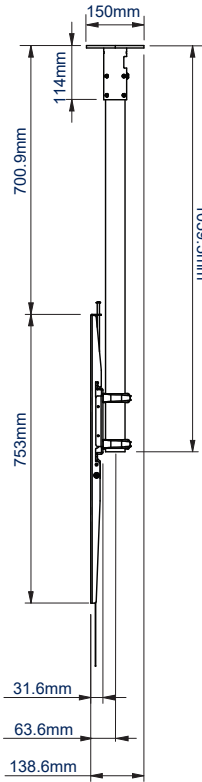

### SPECIFICATION

Recommended screen size	65" - 120"
Max load	130kg
VESA® & non-VESA fixings	up to 1100 x 730mm
Ceiling drop	980mm, 1480mm, 1980mm or 2980mm*
Colour option (Ø50mm poles)	black or chrome

Poles

Integrated cable management for a neat and tidy installation

Post installation screen alignment for perfect positioning every time

Adjustment screws allow screen to be levelled once mounted

Available with a choice of four pole lengths: 1m, 1.5m, 2m & 3m

FRONT VIEW

CEILING PLATE

SIDE VIEW BT8448-100

SIDE VIEW BT8448-200

PACKING INFORMATION

PLEASE NOTE, THIS IS A 3 BOX ITEM.

COLOUR:	ORDER REF:	EAN CODE:	MASTER CARTON QTY:	INNER CARTON QTY:	MASTER CARTON WEIGHT:	MASTER CARTON CUBE:
Black with Black Poles	BT8448-100/BB	5019318087479	1 / 1 / 1	0 / 0 / 0	5.95kg / 10.14kg / 3.86kg	0.013 / 0.021 / 0.007 cbm
Black with Chrome Poles	BT8448-100/BC	5019318087486	1 / 1 / 1	0 / 0 / 0	5.95kg / 10.14kg / 3.86kg	0.013 / 0.021 / 0.007 cbm
Black with Black Poles	BT8448-150/BB	5019318087509	1 / 1 / 1	0 / 0 / 0	5.95kg / 10.14kg / 6.18kg	0.013 / 0.021 / 0.011 cbm
Black with Chrome Poles	BT8448-150/BC	5019318087493	1 / 1 / 1	0 / 0 / 0	5.95kg / 10.14kg / 6.18kg	0.013 / 0.021 / 0.011 cbm
Black with Black Poles	BT8448-200/BB	5019318087516	1 / 1 / 1	0 / 0 / 0	5.95kg / 10.14kg / 8.20kg	0.013 / 0.021 / 0.015 cbm
Black with Chrome Poles	BT8448-200/BC	5019318087523	1 / 1 / 1	0 / 0 / 0	5.95kg / 10.14kg / 8.20kg	0.013 / 0.021 / 0.015 cbm
Black with Black Poles	BT8448-300/BB	5019318087837	1 / 1 / 1	0 / 0 / 0	5.95kg / 10.14kg / 7kg	0.013 / 0.021 / 0.019 cbm
Black with Chrome Poles	BT8448-300/BC	5019318087844	1 / 1 / 1	0 / 0 / 0	5.95kg / 10.14kg / 7kg	0.013 / 0.021 / 0.019 cbm