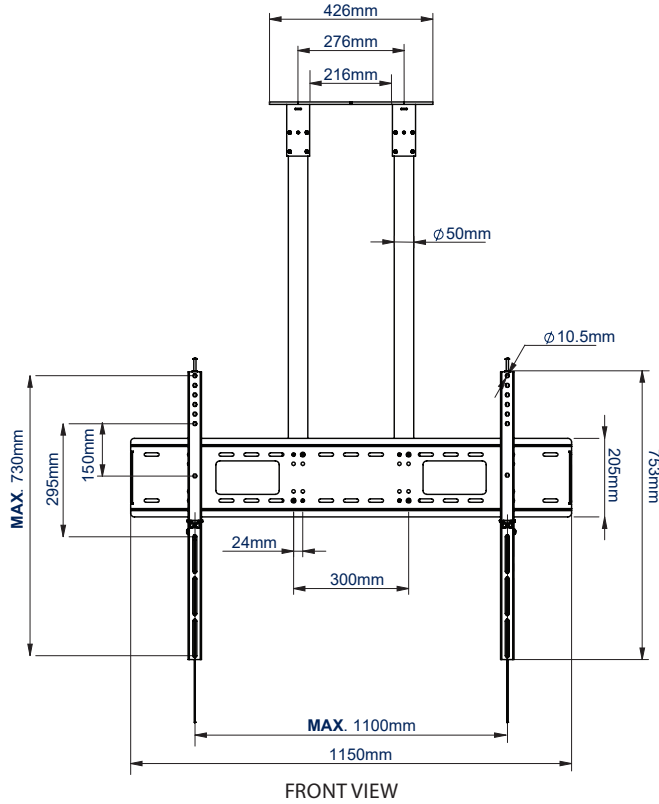

### FEATURES

- Twin pole mount suitable for screens 65" and over
- Heavy duty steel capable of supporting very heavy loads
- Lateral adjustment of screen once mounted
- Integrated cable management for a neat and tidy installation
- Adjustment screws allow screen to be levelled once mounted
- Simple 'hook-on' installation

Poles

Integrated cable management for a neat and tidy installation

Post installation screen alignment for perfect positioning every time

Adjustment screws allow screen to be levelled once mounted

Available with a choice of four pole lengths: 1m, 1.5m, 2m & 3m

FRONT VIEW

CEILING PLATE

SIDE VIEW BT8448-100

SIDE VIEW BT8448-200

PACKING INFORMATION

PLEASE NOTE, THIS IS A 3 BOX ITEM.

COLOUR:	ORDER REF:	EAN CODE:	MASTER CARTON QTY:	INNER CARTON QTY:	MASTER CARTON WEIGHT:	MASTER CARTON CUBE:
Black with Black Poles	BT8448-100/BB	5019318087479	1 / 1 / 1	0 / 0 / 0	5.95kg / 10.14kg / 3.86kg	0.013 / 0.021 / 0.007 cbm
Black with Chrome Poles	BT8448-100/BC	5019318087486	1 / 1 / 1	0 / 0 / 0	5.95kg / 10.14kg / 3.86kg	0.013 / 0.021 / 0.007 cbm
Black with Black Poles	BT8448-150/BB	5019318087509	1 / 1 / 1	0 / 0 / 0	5.95kg / 10.14kg / 6.18kg	0.013 / 0.021 / 0.011 cbm
Black with Chrome Poles	BT8448-150/BC	5019318087493	1 / 1 / 1	0 / 0 / 0	5.95kg / 10.14kg / 6.18kg	0.013 / 0.021 / 0.011 cbm
Black with Black Poles	BT8448-200/BB	5019318087516	1 / 1 / 1	0 / 0 / 0	5.95kg / 10.14kg / 8.20kg	0.013 / 0.021 / 0.015 cbm
Black with Chrome Poles	BT8448-200/BC	5019318087523	1 / 1 / 1	0 / 0 / 0	5.95kg / 10.14kg / 8.20kg	0.013 / 0.021 / 0.015 cbm
Black with Black Poles	BT8448-300/BB	5019318087837	1 / 1 / 1	0 / 0 / 0	5.95kg / 10.14kg / 7kg	0.013 / 0.021 / 0.019 cbm
Black with Chrome Poles	BT8448-300/BC	5019318087844	1 / 1 / 1	0 / 0 / 0	5.95kg / 10.14kg / 7kg	0.013 / 0.021 / 0.019 cbm