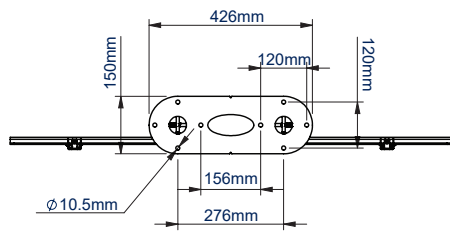

Poles

Integrated cable management for a neat and tidy installation

Post installation screen alignment for perfect positioning every time

Adjustment screws allow screen to be levelled once mounted

Available with a choice of four pole lengths: 1m, 1.5m, 2m & 3m

FRONT VIEW

CEILING PLATE

SIDE VIEW BT8448-100

SIDE VIEW BT8448-200

PACKING INFORMATION

PLEASE NOTE, THIS IS A 3 BOX ITEM.

COLOUR:	ORDER REF:	EAN CODE:	MASTER CARTON QTY:	INNER CARTON QTY:	MASTER CARTON WEIGHT:	MASTER CARTON CUBE:
Black with Black Poles	BT8448-100/BB	5019318087479	1 / 1 / 1	0 / 0 / 0	5.95kg / 10.14kg / 3.86kg	0.013 / 0.021 / 0.007 cbm
Black with Chrome Poles	BT8448-100/BC	5019318087486	1 / 1 / 1	0 / 0 / 0	5.95kg / 10.14kg / 3.86kg	0.013 / 0.021 / 0.007 cbm
Black with Black Poles	BT8448-150/BB	5019318087509	1 / 1 / 1	0 / 0 / 0	5.95kg / 10.14kg / 6.18kg	0.013 / 0.021 / 0.011 cbm
Black with Chrome Poles	BT8448-150/BC	5019318087493	1 / 1 / 1	0 / 0 / 0	5.95kg / 10.14kg / 6.18kg	0.013 / 0.021 / 0.011 cbm
Black with Black Poles	BT8448-200/BB	5019318087516	1 / 1 / 1	0 / 0 / 0	5.95kg / 10.14kg / 8.20kg	0.013 / 0.021 / 0.015 cbm
Black with Chrome Poles	BT8448-200/BC	5019318087523	1 / 1 / 1	0 / 0 / 0	5.95kg / 10.14kg / 8.20kg	0.013 / 0.021 / 0.015 cbm
Black with Black Poles	BT8448-300/BB	5019318087837	1 / 1 / 1	0 / 0 / 0	5.95kg / 10.14kg / 7kg	0.013 / 0.021 / 0.019 cbm
Black with Chrome Poles	BT8448-300/BC	5019318087844	1 / 1 / 1	0 / 0 / 0	5.95kg / 10.14kg / 7kg	0.013 / 0.021 / 0.019 cbm