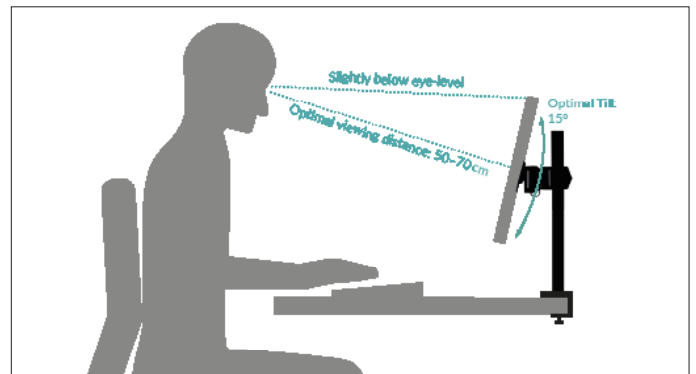

Product Information

Manual

www.arctic-mounts.com