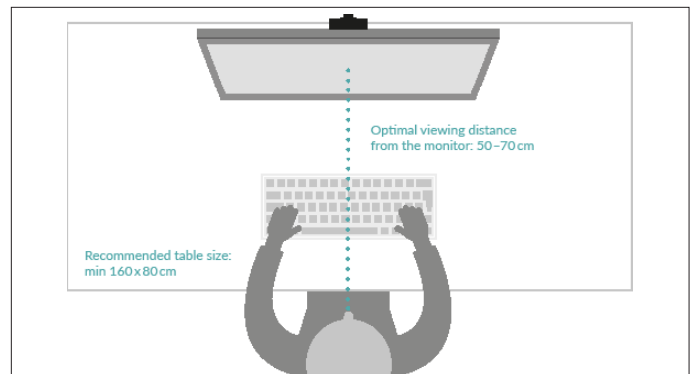

Product Information

Manual

www.arctic-mounts.com