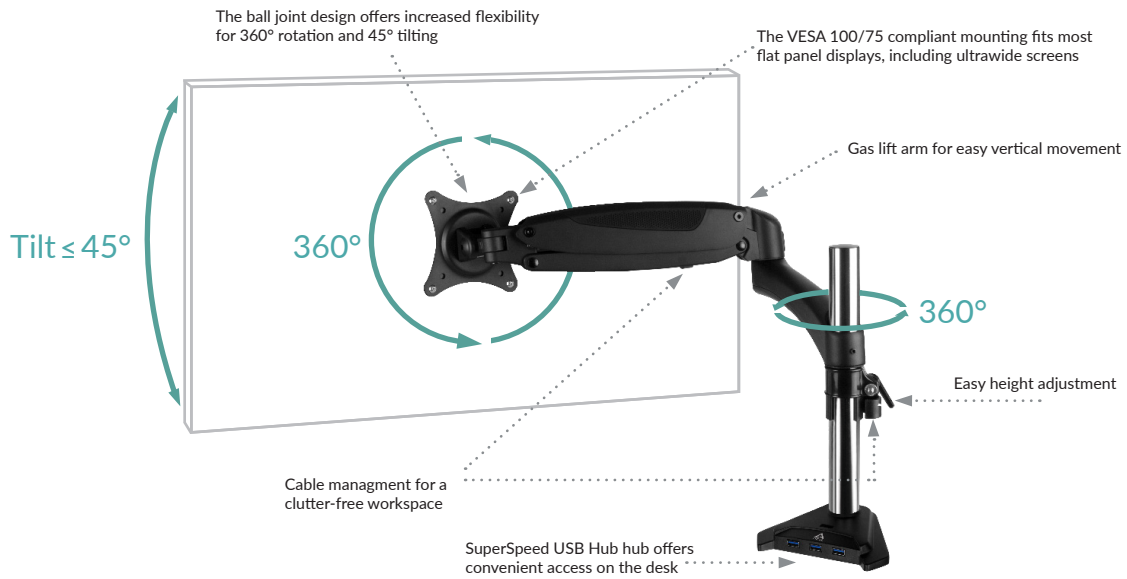

Z1-3D (Gen 3)

Ergonomic screen positioning

Our monitor arms are height adjustable and allow you to easily adjust your screen to the ideal, ergonomic screen setting. The top of screen should sit just below eye level.

Enhanced Workspace

The Z1-3D (Gen 3) monitor arm helps keeping the desk tidy and creates more valuable space for the important things.

Full mobility for more comfort

Thanks to the Z1-3D (Gen 3) gas lift technology, the screen can be pulled up or pushed away smoothly and moved freely vertically.

Easily accessible SuperSpeed USB Hub

The SuperSpeed USB Hub with DC Power Jack provides a convenient place on your desk for connecting USB devices. Up to four devices can be connected simultaneously.