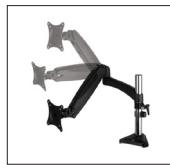

Z1-3D (Gen 3)

Z1-3D (Gen 3)

Gas Lift Arm

USB Hub

Easy Installation

Cable Management

The Z1-3D (Gen 3) monitor arm combines flexibility, ergonomics and functionality with outstanding value for money. It frees up valuable space on the desk surface, while its included cable management contributes to an orderly workspace. Through gas lift technology, the Z1-3D (Gen 3) offers maximum flexibility in screen orientation ensuring comfortable, ergonomic seating.

Monitor Arm with Gas Lift Technology

- Full flexibility in alignment
- Can be used in both landscape and portrait mode
- Gas lift arm for smooth, steady adjustment
- Cable management makes for a tidy workspace
- Versatile adjustment options ensure correct ergonomic seating
- Four USB ports at the base of the monitor arm

Specifications

Arm	
Material	Steel, Aluminium Alloy ADC 12
Screen Size	34"/34" Ultrawide Monitor
Maximum Monitor Weight	8 kg
VESA Standard	75x75/100x100
Rotation	360°
Swivel	180°
Tilt	+/-45°
Maximum Table Thickness	6.5 cm
Weight	3kg

Enhanced Workspace

The Z1-3D (Gen 3) monitor arm helps keeping the desk tidy and creates more valuable space for the important things.

Full mobility for more comfort

Thanks to the Z1-3D (Gen 3) gas lift technology, the screen can be pulled up or pushed away smoothly and moved freely vertically.