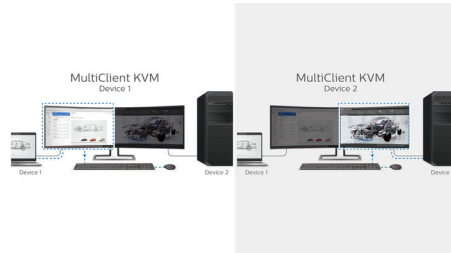

MultiClient Integrated KVM

With the MultiClient Integrated KVM switch, you can control two separate PCs with one monitor-keyboard-mouse setup. A convenient button allows you to quickly switch between sources. Handy with setups that require dual PC computing power or sharing one large monitor to show two different PCs.