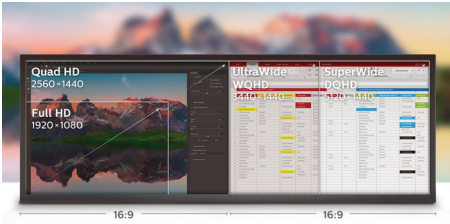

reddot award 2018
winner

PHILIPS

32:9 SuperWide curved LCD display
P Line 49 (48.8"/124 cm diag.), 5120 x 1440 (Dual QHD)

499P9H/01

Highlights

32:9 SuperWide

32:9 SuperWide 49" screen with 5120 x 1440 resolution is designed to replace multiscreen setups for a massive wide view. It's like having two 27" 16:9 Quad HD displays side by side. SuperWide monitors offer the screen area of dual monitors without the complicated setup.