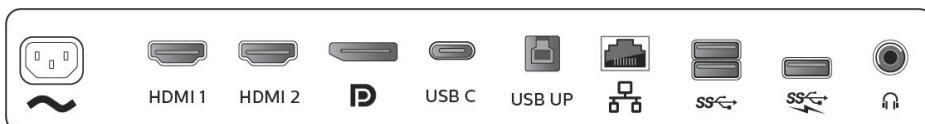

Cabinet

- Front bezel: Black
- Rear cover: Black
- Foot: Black
- Finish: Texture

What's in the box?

- Monitor with stand
- Cables: HDMI cable, DP cable, USB-A to B cable, USB-C to C cable, USB-C to A cable, Power cable
- User Documentation