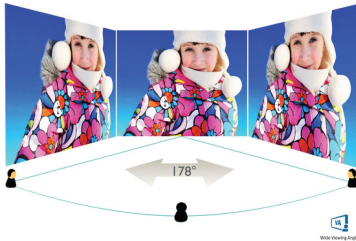

VA display

Philips VA LED display uses an advanced multi-domain vertical alignment technology which gives you super-high static contrast ratios for extra vivid and bright images. While standard office applications are handled with ease, it is especially suitable for photos, web-browsing, movies, gaming, and demanding graphical applications. It's optimized pixel management technology gives you 178/178 degree extra wide viewing angle, resulting in crisp images.

Crystalclear images

These latest Philips screens deliver Crystalclear, Quad HD 2560x1440 or 2560x1080 pixel images. Utilizing high performance panels with high density pixel count, enabled by high bandwidth sources like

Displayport, HDMI, Dual link DVI, these new displays will make your images and graphics come alive. Whether you are demanding professional requiring extremely detailed information for CAD-CAM solutions, using 3D graphic applications or a financial wizard working on huge spreadsheets, Philips displays will give you Crystalclear images.