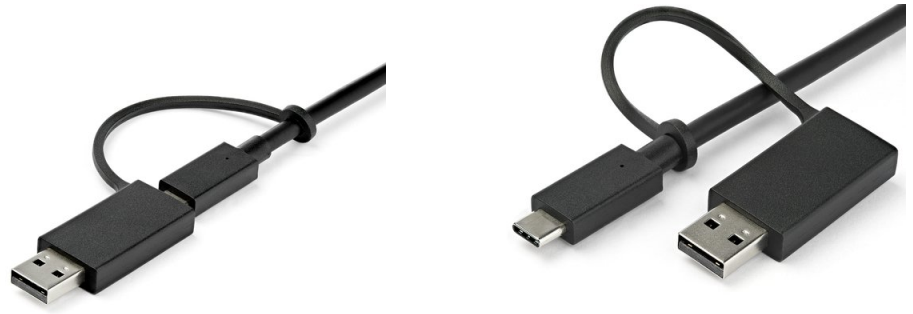

# USB-C Docking Station with USB-A Laptop Compatibility - 100W PD

Product ID: DK30C2DPEPUE

Transition from the legacy USB-A (USB 3.0) to the new USB-C with this certified universal laptop docking station for USB-C and USB-A laptops. The USB-C dock features 100W Power Delivery 3.0, dual HDMI and/or DisplayPort monitors, fast-charge, and both USB-C and USB-A peripheral ports.

## The Uniquely Universal Host Cable

The USB-C dock comes with a universal host cable that is designed with an attached USB-C to USB-A adapter to accommodate USB-A laptops. The cable also features an extended length of 1 meter (3.3 ft.) to support a wide variety of workstation setups.

## 100W Power Delivery

For high performance laptops that require more charging power, the dock powers and charges your laptop as you work with 100W PD for faster charging, using the 170W power adapter - all through a single cable.

### The Connections You Need

Connect your devices with four USB 3.1 ports: 1x USB-C and 3x USB-A. Fast-charge your USB-C or USB-A smartphone. The dock provides a GbE port (PXE Boot support & Wake-on-LAN) and 3.5 mm 4-position headset audio jack. It also includes a security lock slot (K-slot) to protect against theft.