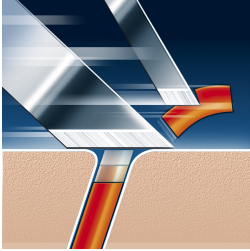

Highlights

Super Lift & Cut technology