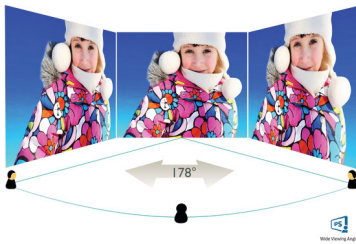

IPS technology

IPS displays use advanced technology that gives you extra-wide viewing angles of 178/178 degrees, making it possible to view the display from almost any angle — even in 90-degree Pivot mode! Unlike standard TN panels, IPS displays gives you remarkably crisp images with vivid colours, making it ideal not only for Photos, films and web browsing, but also for professional applications that demand colour accuracy and consistent brightness at all times.