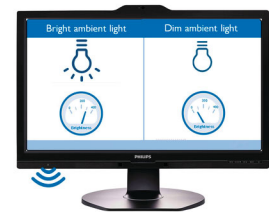

LightSensor

LightSensor uses a smart sensor to adjust the picture brightness depending on the light conditions in the room for the perfect picture with minimal power usage.

Ultra HD

USB-C Docking

4-sided Frameless

MultiView

Windows Hello

SmartErgo Base

PowerSensor

LightSensor

LowBlue Mode