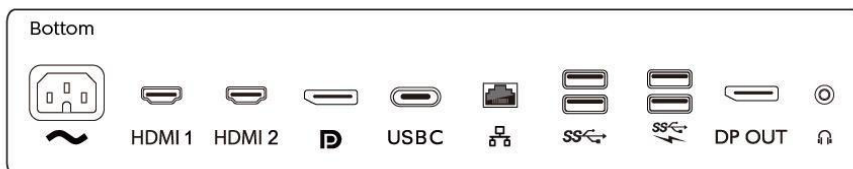

Dimensions

- Product with stand (max height): 715 x 636 x 246 mm
- Product without stand (mm): 715 x 412 x 51 mm
- Packaging in mm (W x H x D): 793 x 673 x 186 mm

Weight

- Product with stand (kg): 10.63 kg
- Product without stand (kg): 7.33 kg
- Product with packaging (kg): 14.43 kg

Operating conditions

- Temperature range (operation): 0°C to 40°C °C
- Temperature range (storage): -20°C to 60°C °C
- Relative humidity: 20%-80 %
- Altitude: Operation: +12,000 ft (3658 m), Non-operation: +40,000 ft (12,192 m)
- MTBF (demonstrated): 70,000 hrs (excluded backlight)

Sustainability

- Environmental and energy: PowerSensor, LightSensor, EnergyStar 8.0, EPEAT*, TCO

- Certified, WEEE, RoHS
- Recyclable packaging material: 100 %
- Post-consumer recycled plastic: 85%
- Specific Substances: PVC/BFR free housing, Mercury free

Compliance and standards

- Regulatory Approvals: CE Mark, FCC Class B, China RoHS, UKRAINIAN, ICES-003, CU-EAC, cETLus, TUV Ergo, TUV/GS, SEMKO, EPA

Cabinet

- Front bezel: Black
- Rear cover: Black
- Foot: Black
- Finish: Texture

What's in the box?

- Monitor with stand
- Cables: HDMI cable, DP cable, USB-C to C cable, USB-C to A cable, Power cable
- User Documentation

Issue date 2021-03-16

Version: 7.0.1

12 NC: 8670 001 57964
EAN: 87 12581 75682 6

© 2021 Koninklijke Philips N.V.
All Rights reserved.

Specifications are subject to change without notice.
Trademarks are the property of Koninklijke Philips N.V.
or their respective owners.

www.philips.com

* "IPS" word mark / trademark and related patents on technologies belong to their respective owners.
* Response time value equal to SmartResponse
* NTSC Area based on CIE 1976
* sRGB Area based on CIE1931
* Adobe RGB Coverage based on CIE 1976
* Activities such as screen sharing and online streaming over the Internet can impact your network performance. Your hardware and network bandwidth will determine the overall audio and video quality.
* For USB-C power and charging function, your Notebook/device must support USB-C standard Power Delivery specifications. Please check with your Notebook user manual or manufacturer for more details.
* For Video transmission via USB-C, your Notebook/device must support USB-C DP Alt mode
* If your Ethernet connection seems slow, please enter the OSD menu and select USB 3.0 or a higher version that can support the LAN speed up to 1G.
* Cannot support USB-C vs HDMI for PIP/PBP at the same time
* EPEAT rating is valid only where Philips registers the product. Please visit <https://www.epeat.net/> for registration status in your country.
* The monitor may look different from feature images.