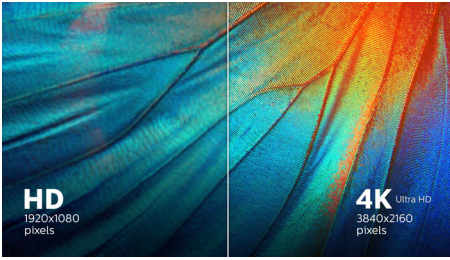

Philips Brilliance
LCD monitor with USB-C
Dock

P Line
32 (31.5"/80 cm diag.)
3840 x 2160 (4K UHD)

Brilliance

329P9H

Ultra clarity, outstanding colour, for when it matters

When every detail matters, Philips Brilliance 32" 4K display delivers crisp visuals with accurate colour. Convenient features like USB-C docking and a secure pop-up webcam with Windows Hello increase your productivity.

Sustainable Eco-design

- PowerSensor saves up to 70% energy costs
- LightSensor for the perfect brightness with minimal power

PHILIPS

Highlights

UltraClear 4K UHD Resolution

These Philips displays utilise high-performance panels to deliver UltraClear, 4K UHD (3840 x 2160) resolution images. Whether you are a demanding professional requiring extremely detailed images for CAD solutions, a user of 3D graphics applications or a financial wizard working on huge spreadsheets, Philips displays will make your images and graphics come alive.

- LCD panel type: IPS technology
- Backlight type: W-LED system
- Panel Size: 31.5 inch/80 cm
- Display Screen Coating: Anti-Glare, 3H, Haze 25%
- Effective viewing area: 697.3 (H) x 392.2 (V)
- Aspect ratio: 16:9
- Optimum resolution: 3840 x 2160 @ 60 Hz
- Pixel Density: 140 PPI
- Response time (typical): 5 ms (Grey to Grey)*
- Brightness: 350 cd/m²
- Contrast ratio (typical): 1300:1
- SmartContrast: 50,000,000:1
- Pixel pitch: 0.182 x 0.182 mm
- Viewing angle: 178° (H)/178° (V), @ C/R > 10
- Flicker-free
- Picture enhancement: SmartImage
- Display colours: Colour support 1.07 billion colours
- Colour gamut (typical): NTSC 90%*, sRGB 108%*, Adobe RGB 87%*
- Scanning Frequency: 30 - 160 kHz (H) / 23 - 80 Hz (V)
- SmartUniformity: 97~102 %
- Delta E: < 2
- sRGB
- LowBlue Mode
- EasyRead