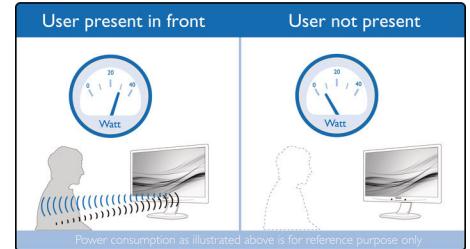

PowerSensor

PowerSensor is a built-in 'people sensor' that transmits and receives harmless infrared signals to determine if the user is present and automatically reduces monitor brightness when the user steps away from the desk, cutting energy costs by up to 70 percent and prolonging monitor life.