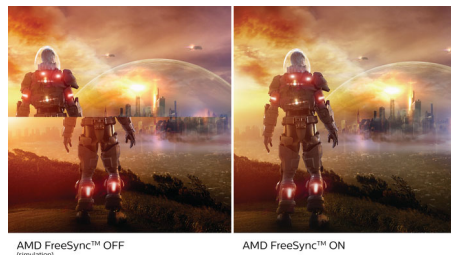

Ultra-smooth gaming

Gaming shouldn't be a choice between choppy gameplay or broken frames. With the new Philips monitor it doesn't have to be. Get fluid, artefact-free performance at virtually any frame rate with AMD FreeSync™ technology, smooth, quick refresh and ultra-fast response time.