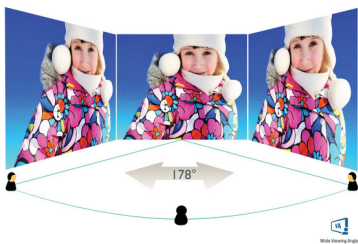

VA display

The Philips VA LED display uses an advanced multi-domain vertical alignment technology that gives you super-high static contrast ratios for extra-vivid and bright images. While standard office applications are handled with

ease, it is especially suitable for photos, web browsing, films, gaming and demanding graphical applications. Its optimised pixel management technology gives you a 178/178 degree extra-wide viewing angle, resulting in crisp images.