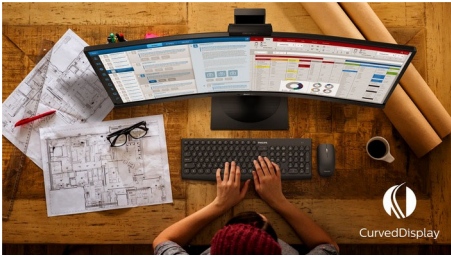

Greener every day

- Eco-friendly materials meet major international standards
- Low power consumption saves energy bills

PHILIPS

Curved LCD monitor with Ultra Wide-Color
E Line 24 (23.6"/59.9 cm diag.), 1920 x 1080 (Full HD)

248E9QHSB/01

Highlights

Curved display design

Desktop monitors offer a personal user experience, which suits a curved design very well. The curved screen provides a pleasant yet subtle immersion effect, which focuses on you at the centre of your desk.

ease, it is especially suitable for photos, web browsing, films, gaming and demanding graphical applications. Its optimised pixel management technology gives you a 178/178 degree extra-wide viewing angle, resulting in crisp images.