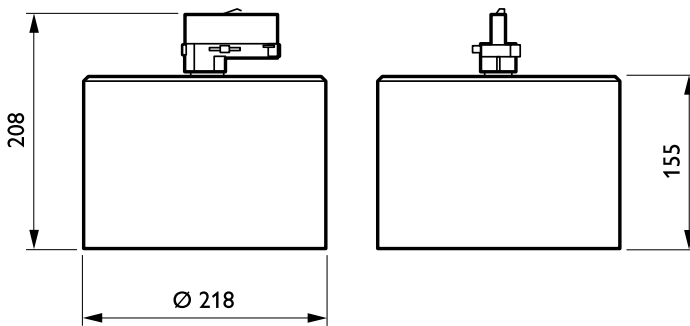

GreenSpace Downlight G4

Inrush current	18 A
Inrush time	0.250 ms
Power Factor (Min)	0.90

Controls and Dimming

Dimmable	No

Mechanical and Housing

Housing Material	Plastic
Optic material	-
Fixation material	-
Optical cover/lens finish	Clear
Overall height	208 mm
Overall diameter	218 mm
Diameter	217 mm

Approval and Application

Ingress protection code	IP20 [Finger-protected]
Mech. impact protection code	IK02 [0.2 J standard]

Initial Performance (IEC Compliant)

Initial luminous flux (system flux)	2225 lm
Luminous flux tolerance	+/-10%
Initial LED luminaire efficacy	116 lm/W
Init. Corr. Color Temperature	4000 K
Init. Color Rendering Index	>80

Initial chromaticity	(0.38, 0.38) SDCM <3.5
Initial input power	19.2 W
Power consumption tolerance	+/-10%

Over Time Performance (IEC Compliant)

Control gear failure rate at median useful life 50000 h	5 %
Lumen maintenance at median useful life* 50000 h	L80

Application Conditions

Ambient temperature range	+10 to +40 °C
Performance ambient temperature Tq	25 °C

Product Data

Full product code	871869938956700
Order product name	DN470T LED20S/840 PSU D22H16 3C GR
EAN/UPC - Product	8718699389567
Order code	912500100276
Numerator - Quantity Per Pack	1
Numerator - Packs per outer box	1
Material Nr. (12NC)	912500100276
Net Weight (Piece)	1.300 kg

Dimensional drawing

GreenSpace gen2 DN460B-DN473B