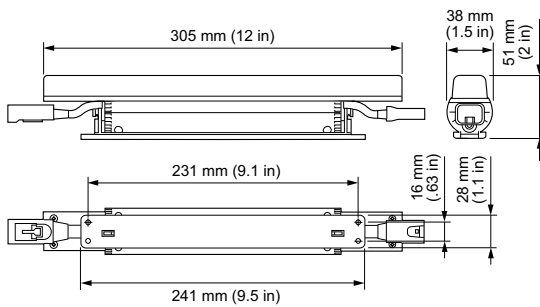

Product data

General Information		FCC mark	FCC Class B
Number of light sources	10 [10 pcs]	Operating and Electrical	
Lamp family code	LED-HB [LED High Brightness]	Input voltage	100 to 277 V
Light source colour	Green	Input frequency	50 to 60 Hz
Light source replaceable	No	Controls and Dimming	
Driver/power unit/transformer	PSR [Power supply unit regulating]	Dimmable	Yes
Driver included	Yes	Mechanical and Housing	
Optic type	MB [Medium beam]	Housing material	Aluminum die-cast
Optical cover/lens type	PC [Polycarbonate bowl/cover]	Optic material	Polycarbonate
Luminaire light beam spread	50° x 70°	Optical cover/lens material	Polycarbonate
Protection class IEC	Safety class I (I)	Approval and Application	
Ready-to-install	Ready-to-install	Ingress protection code	IP20 [Finger-protected]
Type description	No		
CE mark	CE mark		
UL mark	UL and cUL mark		
CCC mark	CCC mark		

Product Data

Full product code 871794379634299

Order product name BCX421 10xLED-HB/GN 100-277V MB

EAN/UPC – product 8717943796342

Order code 79634299

Numerator – quantity per pack 1

Numerator – packs per outer box 20

Material no. (12NC) 910503701113

Net weight (piece) 0.460 kg

Dimensional drawing

Cove