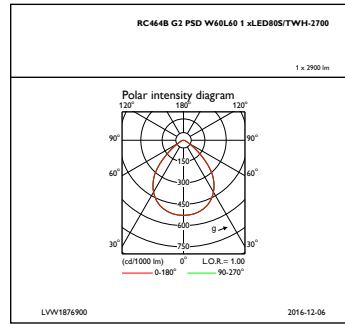

PowerBalance RC460B-RC468B

Photometric data