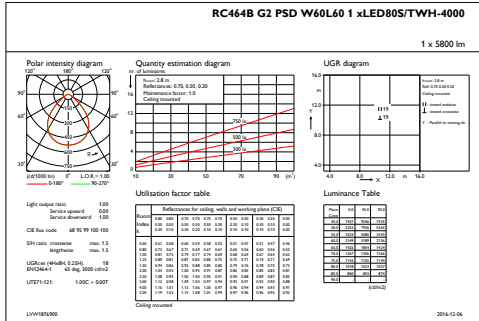

PowerBalance Tunable White, recessed

Photometric data

IFGU1_RC464BG2PSDW60L601xLED805TWH-4000