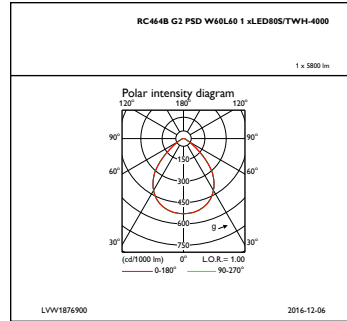

PowerBalance Tunable White, recessed

Photometric data

IFPC1_RC464BG2PSDW60L601xLED805TWH-4000