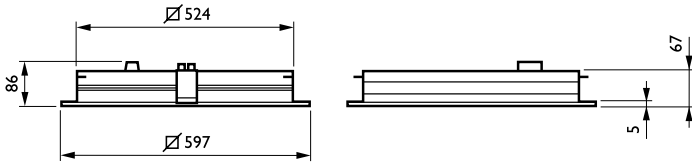

PowerBalance Tunable White, recessed

Dimensional drawing