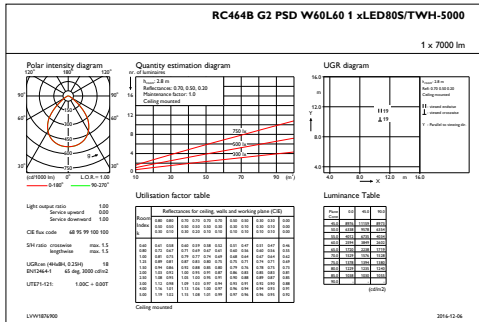

IFGU1_RC464BG2PSDW60L601xLED805TWH-5000