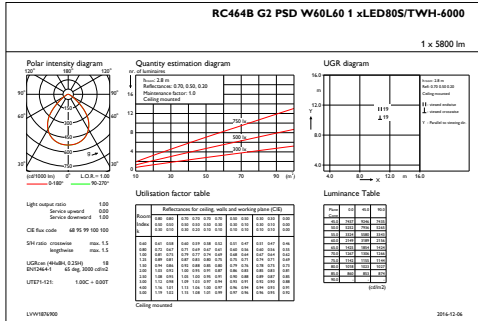

Gear tray material	Steel
Fixation material	-
Optical cover/lens finish	Matt
Overall length	597 mm
Overall width	597 mm
Overall height	86 mm

Approval and Application

Ingress protection code	IP20 [Finger-protected]
Mech. impact protection code	IK02 [0.2 J standard]

Product Data

Full product code	871869687464600
Order product name	RC464B LED80S/TWH PSD W60L60 VPC PIP
EAN/UPC – product	8718696874646
Order code	87464600
Numerator – quantity per pack	1
Numerator – packs per outer box	1
Material no. (12NC)	910502042503
Net weight (piece)	5.300 kg

IFPC1_RC464BG2PSDW60L601xLED805TWH-4500

IFGU1_RC464BG2PSDW60L601xLED805TWH-5000

IFPC1_RC464BG2PSDW60L601xLED805TWH-5000

PowerBalance Tunable White, recessed

Photometric data

IFGU1_RC464BG2PSDW60L601xLED805TWH-6000