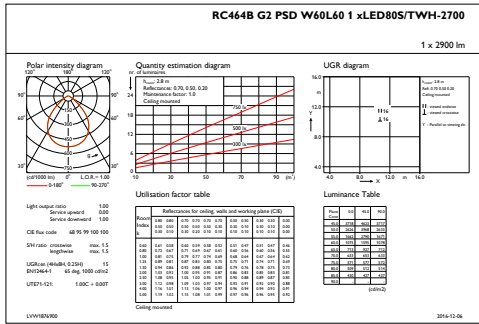

PowerBalance RC460B-RC468B

Photometric data