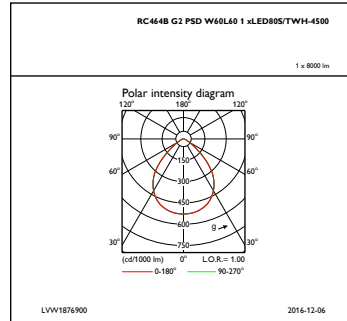

Gear tray material	Steel
Fixation material	-
Optical cover/lens finish	Matt
Overall length	597 mm
Overall width	597 mm
Overall height	86 mm

Approval and Application

Ingress protection code	IP20 [Finger-protected]
Mech. impact protection code	IK02 [0.2 J standard]

Product Data

Full product code	871869687464600
Order product name	RC464B LED80S/TWH PSD W60L60 VPC PIP
EAN/UPC – product	8718696874646
Order code	87464600
Numerator – quantity per pack	1
Numerator – packs per outer box	1
Material no. (12NC)	910502042503
Net weight (piece)	5.300 kg

PowerBalance Tunable White, recessed

Dimensional drawing

PowerBalance RC460B-RC468B

Photometric data

IFGU1_RC464BG2PSDW60L601xLED805TWH-2700

IFPC1_RC464BG2PSDW60L601xLED805TWH-2700

IFGU1_RC464BG2PSDW60L601xLED805TWH-3000

IFPC1_RC464BG2PSDW60L601xLED805TWH-3000

PowerBalance Tunable White, recessed

Photometric data

IFGU1_RC464BG2PSDW60L601xLED805TWH-4000

IFPC1_RC464BG2PSDW60L601xLED805TWH-4000

IFGU1_RC464BG2PSDW60L601xLED805TWH-4500