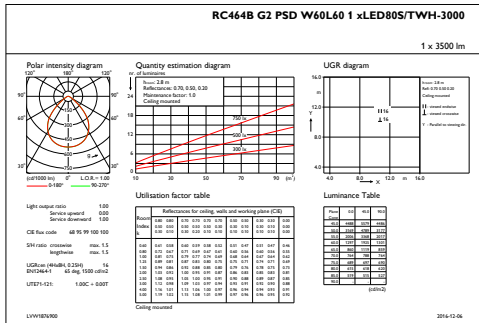

Gear tray material	Steel
Fixation material	-
Optical cover/lens finish	Matt
Overall length	597 mm
Overall width	597 mm
Overall height	86 mm

Approval and Application

Ingress protection code	IP20 [Finger-protected]
Mech. impact protection code	IK02 [0.2 J standard]

Product Data

Full product code	871869687464600
Order product name	RC464B LED80S/TWH PSD W60L60 VPC PIP
EAN/UPC – product	8718696874646
Order code	87464600
Numerator – quantity per pack	1
Numerator – packs per outer box	1
Material no. (12NC)	910502042503
Net weight (piece)	5.300 kg

PowerBalance Tunable White, recessed

Dimensional drawing

PowerBalance RC460B-RC468B

Photometric data

IFGU1_RC464BG2PSDW60L601xLED805TWH-2700

IFPC1_RC464BG2PSDW60L601xLED805TWH-2700

IFGU1_RC464BG2PSDW60L601xLED805TWH-3000