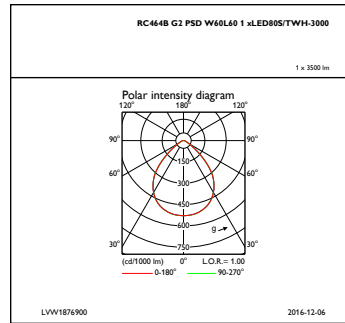

Gear tray material	Steel
Fixation material	-
Optical cover/lens finish	Matt
Overall length	597 mm
Overall width	597 mm
Overall height	86 mm

Approval and Application

Ingress protection code	IP20 [Finger-protected]
Mech. impact protection code	IK02 [0.2 J standard]

Initial Performance (IEC Compliant)

Initial luminous flux	8000 lm
Luminous flux tolerance	+/-10%
Initial LED luminaire efficacy	110 lm/W
Init. Corr. colour temperature	2700 to 6400 K
Init. colour rendering index	≥80
Initial chromaticity	(0.31, 0.32) SDCM <3 to (0.43, 0.40) SDCM <3
Initial input power	73 W
Power consumption tolerance	+/-10%

Product Data

Full product code	871869687464600
Order product name	RC464B LED80S/TWH PSD W60L60 VPC PIP
EAN/UPC – product	8718696874646
Order code	87464600
Numerator – quantity per pack	1
Numerator – packs per outer box	1
Material no. (12NC)	910502042503
Net weight (piece)	5.300 kg

PowerBalance Tunable White, recessed

Dimensional drawing

PowerBalance RC460B-RC468B

Photometric data

IFGU1_RC464BG2PSDW60L601xLED805TWH-2700

IFPC1_RC464BG2PSDW60L601xLED805TWH-2700

IFGU1_RC464BG2PSDW60L601xLED805TWH-3000