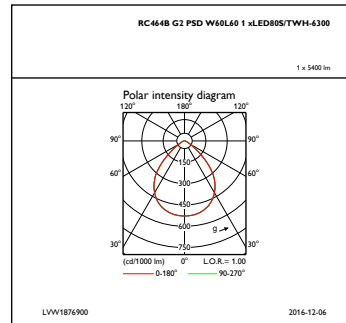

IFPC1_RC464BG2PSDW60L601xLED805TWH-6000

IFPC1_RC464BG2PSDW60L601xLED805TWH-6300