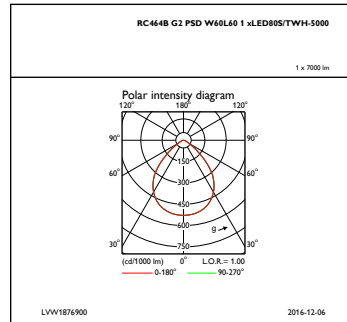

IFPC1_RC464BG2PSDW60L601xLED805TWH-5000