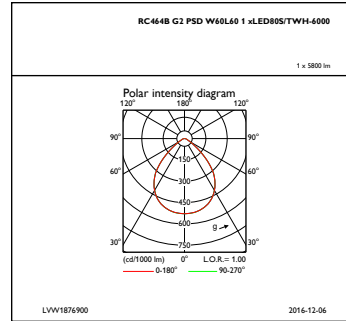

Gear tray material	Steel
Fixation material	-
Optical cover/lens finish	Matt
Overall length	597 mm
Overall width	597 mm
Overall height	86 mm

Approval and Application

Ingress protection code	IP20 [Finger-protected]
Mech. impact protection code	IK02 [0.2 J standard]

Product Data

Full product code	871869687464600
Order product name	RC464B LED80S/TWH PSD W60L60 VPC PIP
EAN/UPC – product	8718696874646
Order code	87464600
Numerator – quantity per pack	1
Numerator – packs per outer box	1
Material no. (12NC)	910502042503
Net weight (piece)	5.300 kg

PowerBalance Tunable White, recessed

Dimensional drawing

PowerBalance RC460B-RC468B

Photometric data

IFGU1_RC464BG2PSDW60L601xLED805TWH-2700

IFPC1_RC464BG2PSDW60L601xLED805TWH-2700

IFGU1_RC464BG2PSDW60L601xLED805TWH-3000

IFPC1_RC464BG2PSDW60L601xLED805TWH-4500

IFGU1_RC464BG2PSDW60L601xLED805TWH-5000

IFPC1_RC464BG2PSDW60L601xLED805TWH-5000

PowerBalance Tunable White, recessed

Photometric data

IFGU1_RC464BG2PSDW60L601xLED805TWH-6000