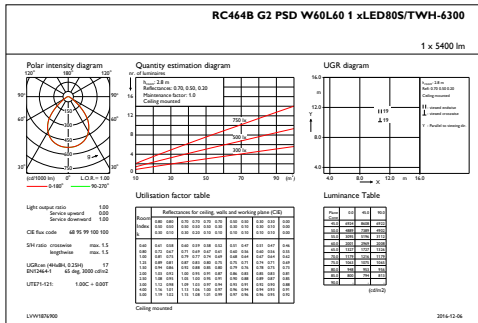

IFGU1_RC464BG2PSDW60L601xLED805TWH-6000

IFGU1_RC464BG2PSDW60L601xLED805TWH-6300