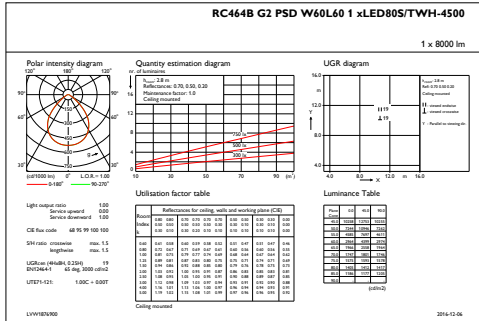

Gear tray material	Steel
Fixation material	-
Optical cover/lens finish	Matt
Overall length	597 mm
Overall width	597 mm
Overall height	86 mm

Approval and Application

Ingress protection code	IP20 [Finger-protected]
Mech. impact protection code	IK02 [0.2 J standard]

Product Data

Full product code	871869687464600
Order product name	RC464B LED80S/TWH PSD W60L60 VPC PIP
EAN/UPC – product	8718696874646
Order code	87464600
Numerator – quantity per pack	1
Numerator – packs per outer box	1
Material no. (12NC)	910502042503
Net weight (piece)	5.300 kg

PowerBalance Tunable White, recessed

Dimensional drawing

PowerBalance RC460B-RC468B

Photometric data

IFGU1_RC464BG2PSDW60L601xLED805TWH-2700

IFPC1_RC464BG2PSDW60L601xLED805TWH-2700

IFGU1_RC464BG2PSDW60L601xLED805TWH-3000

IFPC1_RC464BG2PSDW60L601xLED805TWH-3000

PowerBalance Tunable White, recessed

Photometric data

IFGU1_RC464BG2PSDW60L601xLED805TWH-4000

IFPC1_RC464BG2PSDW60L601xLED805TWH-4000

IFGU1_RC464BG2PSDW60L601xLED805TWH-4500