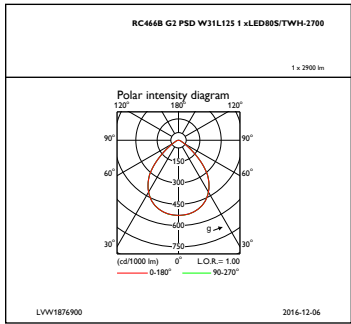

PowerBalance RC460B-RC468B

Photometric data