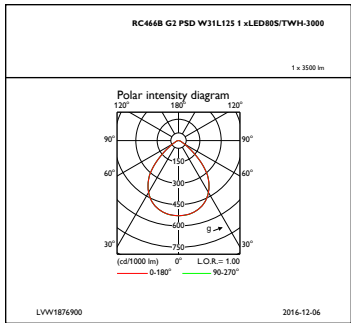

IFGU1_RC466BG2PSDW31L1251xLED80STWH-2700

IFPC1_RC466BG2PSDW31L1251xLED80STWH-2700

IFGU1_RC466BG2PSDW31L1251xLED80STWH-3000

IFPC1_RC466BG2PSDW31L1251xLED80STWH-3000