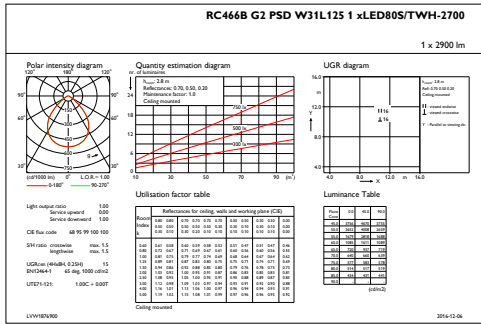

PowerBalance RC460B-RC468B

Photometric data