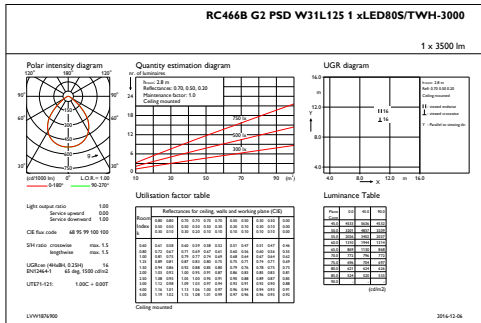

IFGU1_RC466BG2PSDW31L1251xLED80STWH-2700

IFPC1_RC466BG2PSDW31L1251xLED80STWH-2700

IFGU1_RC466BG2PSDW31L1251xLED80STWH-3000

IFPC1_RC466BG2PSDW31L1251xLED80STWH-3000