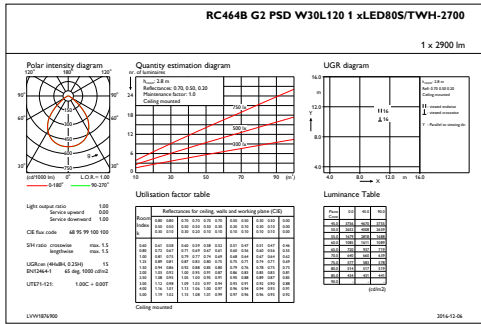

PowerBalance RC460B-RC468B

Photometric data