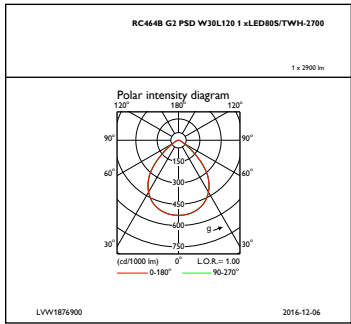

PowerBalance RC460B-RC468B

Photometric data