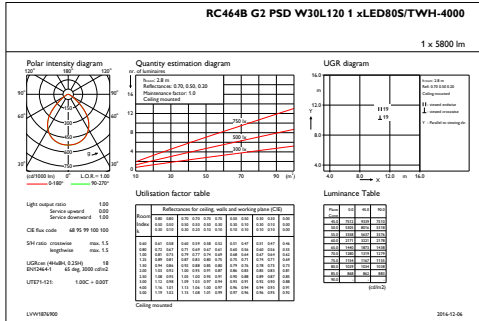

PowerBalance Tunable White, recessed

Photometric data

IFGU1_RC464BG2PSDW30L1201xLED80STWH-4000