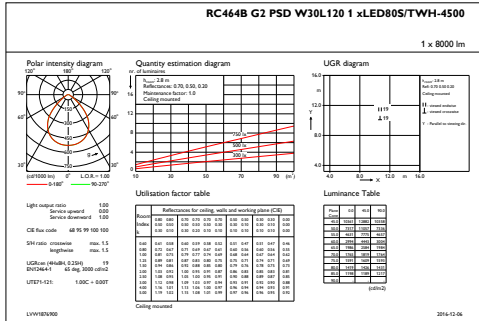

Gear tray material	Steel
Fixation material	-
Optical cover/lens finish	Matt
Overall length	1197 mm
Overall width	297 mm
Overall height	79 mm

Approval and Application

Ingress protection code	IP20 [Finger-protected]
Mech. impact protection code	IK02 [0.2 J standard]

Product Data

Full product code	871869687466000
Order product name	RC464B LED80S/TWH PSD W30L120 VPC PIP
EAN/UPC – product	8718696874660
Order code	87466000
Numerator – quantity per pack	1
Numerator – packs per outer box	1
Material no. (12NC)	910502042703
Net weight (piece)	5.300 kg

PowerBalance Tunable White, recessed

Dimensional drawing

PowerBalance RC460B-RC468B

Photometric data

IFGU1_RC464BG2PSDW30L1201xLED80STWH-2700

IFPC1_RC464BG2PSDW30L1201xLED80STWH-2700

IFGU1_RC464BG2PSDW30L1201xLED80STWH-3000

IFPC1_RC464BG2PSDW30L1201xLED80STWH-3000

PowerBalance Tunable White, recessed

Photometric data

IFGU1_RC464BG2PSDW30L1201xLED80STWH-4000

IFPC1_RC464BG2PSDW30L1201xLED80STWH-4000

IFGU1_RC464BG2PSDW30L1201xLED80STWH-4500