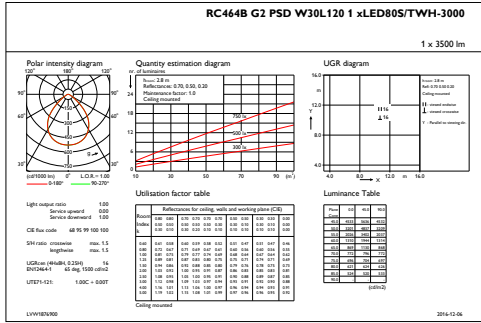

Gear tray material	Steel
Fixation material	-
Optical cover/lens finish	Matt
Overall length	1197 mm
Overall width	297 mm
Overall height	79 mm

Approval and Application

Ingress protection code	IP20 [Finger-protected]
Mech. impact protection code	IK02 [0.2 J standard]

Product Data

Full product code	871869687466000
Order product name	RC464B LED80S/TWH PSD W30L120 VPC PIP
EAN/UPC – product	8718696874660
Order code	87466000
Numerator – quantity per pack	1
Numerator – packs per outer box	1
Material no. (12NC)	910502042703
Net weight (piece)	5.300 kg

PowerBalance Tunable White, recessed

Dimensional drawing

PowerBalance RC460B-RC468B

Photometric data

IFGU1_RC464BG2PSDW30L1201xLED80STWH-2700

IFPC1_RC464BG2PSDW30L1201xLED80STWH-2700

IFGU1_RC464BG2PSDW30L1201xLED80STWH-3000