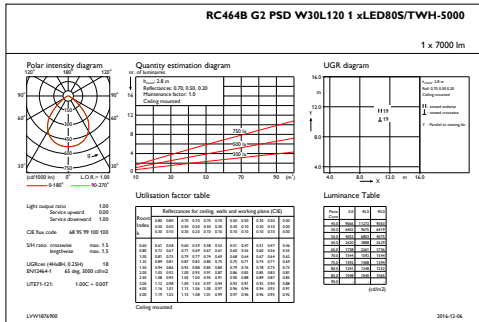

IFGU1_RC464BG2PSDW30L1201xLED80STWH-5000