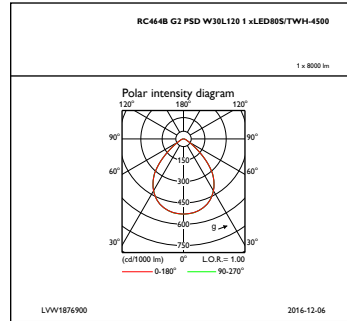

Gear tray material	Steel
Fixation material	-
Optical cover/lens finish	Matt
Overall length	1197 mm
Overall width	297 mm
Overall height	79 mm

Approval and Application

Ingress protection code	IP20 [Finger-protected]
Mech. impact protection code	IK02 [0.2 J standard]

Product Data

Full product code	871869687466000
Order product name	RC464B LED80S/TWH PSD W30L120 VPC PIP
EAN/UPC – product	8718696874660
Order code	87466000
Numerator – quantity per pack	1
Numerator – packs per outer box	1
Material no. (12NC)	910502042703
Net weight (piece)	5.300 kg

PowerBalance Tunable White, recessed

Dimensional drawing

PowerBalance RC460B-RC468B

Photometric data

IFGU1_RC464BG2PSDW30L1201xLED80STWH-2700

IFPC1_RC464BG2PSDW30L1201xLED80STWH-2700

IFGU1_RC464BG2PSDW30L1201xLED80STWH-3000

IFPC1_RC464BG2PSDW30L1201xLED80STWH-3000

PowerBalance Tunable White, recessed

Photometric data

IFGU1_RC464BG2PSDW30L1201xLED80STWH-4000

IFPC1_RC464BG2PSDW30L1201xLED80STWH-4000

IFGU1_RC464BG2PSDW30L1201xLED80STWH-4500