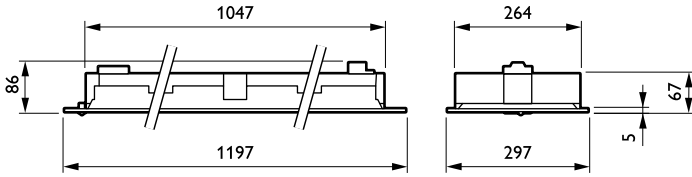

PowerBalance Tunable White, recessed

Dimensional drawing