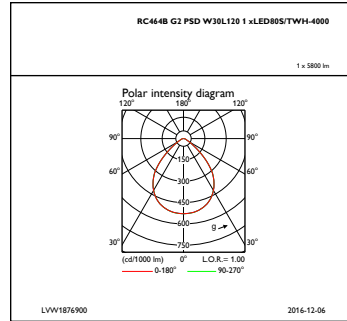

PowerBalance Tunable White, recessed

Photometric data

IFPC1_RC464BG2PSDW30L1201xLED80STWH-4000