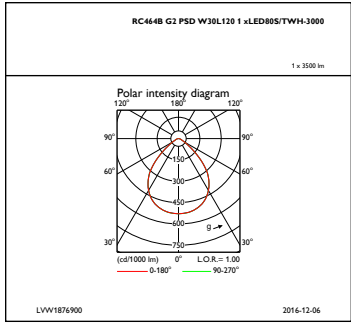

Gear tray material	Steel
Fixation material	-
Optical cover/lens finish	Matt
Overall length	1197 mm
Overall width	297 mm
Overall height	79 mm

Approval and Application

Ingress protection code	IP20 [Finger-protected]
Mech. impact protection code	IK02 [0.2 J standard]

Product Data

Full product code	871869687466000
Order product name	RC464B LED80S/TWH PSD W30L120 VPC PIP
EAN/UPC – product	8718696874660
Order code	87466000
Numerator – quantity per pack	1
Numerator – packs per outer box	1
Material no. (12NC)	910502042703
Net weight (piece)	5.300 kg

PowerBalance Tunable White, recessed

Dimensional drawing

PowerBalance RC460B-RC468B

Photometric data

IFGU1_RC464BG2PSDW30L1201xLED80STWH-2700

IFPC1_RC464BG2PSDW30L1201xLED80STWH-2700

IFGU1_RC464BG2PSDW30L1201xLED80STWH-3000