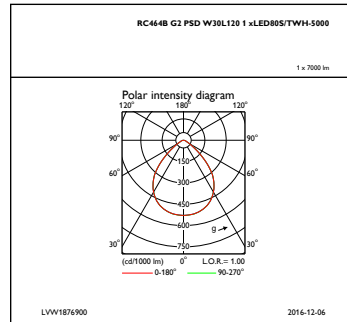

IFPC1_RC464BG2PSDW30L1201xLED80STWH-5000