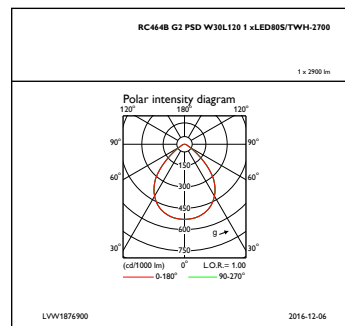

PowerBalance RC460B-RC468B

Photometric data