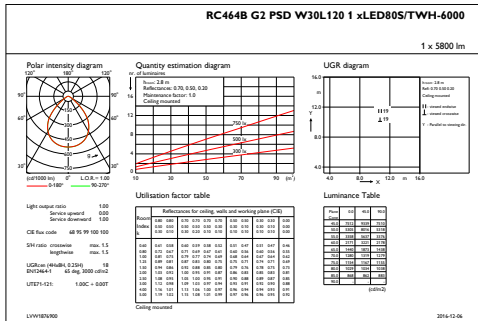

PowerBalance Tunable White, recessed

Photometric data

IFGU1_RC464BG2PSDW30L1201xLED80STWH-6000