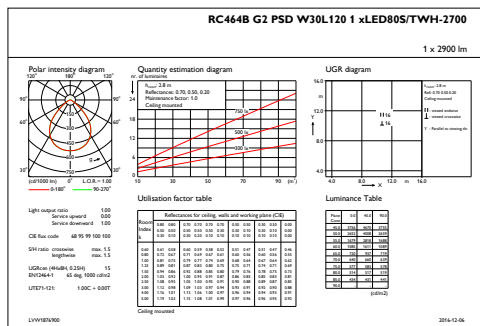

PowerBalance RC460B-RC468B

Photometric data