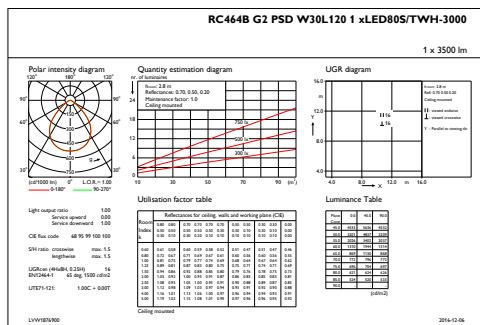

IFGU1_RC464BG2PSDW30L1201xLED80STWH-2700

IFPC1_RC464BG2PSDW30L1201xLED80STWH-2700

IFGU1_RC464BG2PSDW30L1201xLED80STWH-3000

IFPC1_RC464BG2PSDW30L1201xLED80STWH-3000