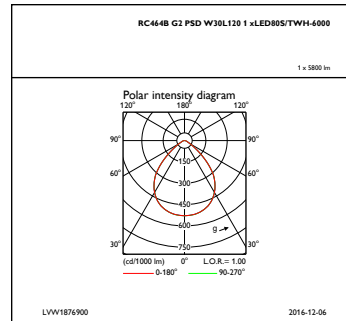

PowerBalance Tunable White, recessed

Photometric data

IFPC1_RC464BG2PSDW30L1201xLED80STWH-6000