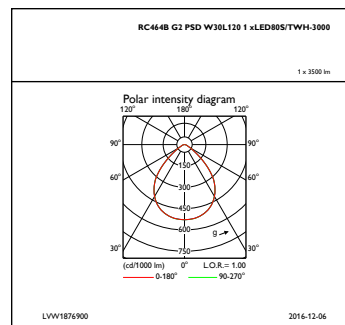

IFGU1_RC464BG2PSDW30L1201xLED80STWH-2700

IFPC1_RC464BG2PSDW30L1201xLED80STWH-2700

IFGU1_RC464BG2PSDW30L1201xLED80STWH-3000

IFPC1_RC464BG2PSDW30L1201xLED80STWH-3000