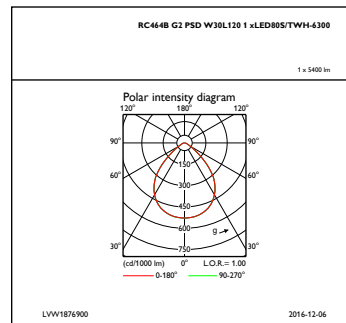

IFPC1_RC464BG2PSDW30L1201xLED80STWH-6000

IFPC1_RC464BG2PSDW30L1201xLED80STWH-6300