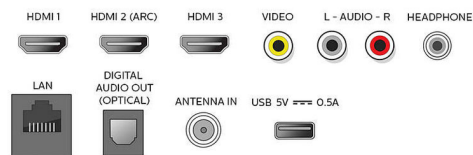

Multimedia Applications

- Multimedia connections: USB Storage Device

Tuner/Reception/Transmission

- Aerial Input: 75 ohm F-type
- TV system: ATSC, NTSC
- Video Playback: NTSC
- Tuner bands: UHF, VHF

Connectivity

- HDMI 1: HDMI
- HDMI 2(ARC): HDMI
- HDMI 3: HDMI
- AV 1: CVBS in, Audio L/R in
- Audio Output - Digital: Optical (TOSLINK)
- Other connections: Ethernet, Headphone out, Wireless LAN 802.11ac MIMO
- USB: USB
- EasyLink (HDMI-CEC): One touch play, Power status, System info (menu language), Remote control pass-through, System audio control, System standby
- Bluetooth version: 4.2

Power

- Ambient temperature: 5°C to 40°C (41°F to 104°F)
- Mains power: 120V/60Hz
- Power consumption: 95 W
- Standby power consumption: < 0.5W

Dimensions

- Set dimensions in inch (W x H x D): 38.5 x 22.6 x 3.1 inch
- Product weight (lb): 15.87 lb
- Set dimensions with stand in inch (W x H x D): 38.5 x 23.3 x 6.7 inch
- Product weight (+stand) (lb): 16.09 lb

- Box dimensions in inch (W x H x D): 42.4 x 25.6 x 5.9 inch
- Weight incl. Packaging (lb): 22.93 lb
- VESA wall mount compatible: 300 x 200 mm

Accessories

- Included accessories: Table top stand, Quick start guide, Remote Control, Screws, Batteries for remote control
- Power cord: 59 inch

Android TV Services

- OS: Android Oreo

Rear

Issue date 2019-03-21

Version: 4.1.2

12 NC: 8670 001 55297
UPC: 6 09585 25215 8

© 2019 Koninklijke Philips N.V.
All Rights reserved.

Specifications are subject to change without notice.
Trademarks are the property of Koninklijke Philips N.V.
or their respective owners.

www.philips.com

* Google, Google Play, Android, YouTube, and related marks and logos are trademarks of Google LLC.
* USB recording for digital channels only, recordings may be limited by broadcast copy protection. Country and channel restrictions may apply.