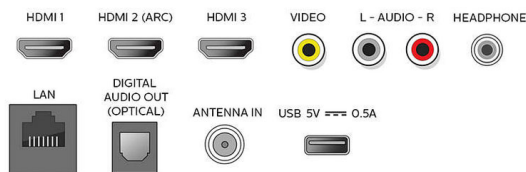

Loudspeakers

- Built-in speakers: 2

Convenience

- Child Protection: Child Lock+Parental Control
- Clock: Sleep Timer

- Ease of Use: Picture style, Sound style, Auto Volume Leveling
- Remote Control: TV
- Screen Format Adjustments: 4:3, Widescreen, Full

Multimedia Applications

- Multimedia connections: USB Storage Device, Pause Live TV

Tuner/Reception/Transmission

- Aerial Input: 75 ohm F-type
- TV system: ATSC, NTSC
- Video Playback: NTSC
- Tuner bands: UHF, VHF

Connectivity

- HDMI 1: HDMI
- HDMI 2(ARC): HDMI
- HDMI 3: HDMI
- AV 1: CVBS in, Audio L/R in
- Audio Output - Digital: Optical (TOSLINK)
- Other connections: Ethernet, Headphone out, Wireless LAN 802.11ac MIMO
- USB: USB
- EasyLink (HDMI-CEC): One touch play, Power status, System info (menu language), Remote control pass-through, System audio control, System standby
- Bluetooth version: 4.2

Power

- Ambient temperature: 5°C to 40°C (41°F to 104°F)
- Mains power: 120V/60Hz
- Power consumption: 130 W
- Standby power consumption: < 0.5W

Dimensions

- Set dimensions in inch (W x H x D): 44.7 x 26 x 3.1 inch
- Product weight (lb): 20.50 lb
- Set dimensions with stand in inch (W x H x D): 44.7 x 27 x 8.8 inch
- Product weight (+stand) (lb): 20.72 lb
- Box dimensions in inch (W x H x D): 51.2 x 29.8 x 5.9 inch
- Weight incl. Packaging (lb): 30.20 lb
- VESA wall mount compatible: 300 x 300 mm

Rear

Issue date 2019-03-20

Version: 3.1.1

12 NC: 8670 001 55298
UPC: 6 09585 25216 5

© 2019 Koninklijke Philips N.V.
All Rights reserved.

Specifications are subject to change without notice.
Trademarks are the property of Koninklijke Philips N.V.
or their respective owners.

www.philips.com

Accessories

- Included accessories: Table top stand, Quick start guide, Remote Control, Batteries for remote control, Screws
- Power cord: 59 inch

Android TV Services

- OS: Android Oreo