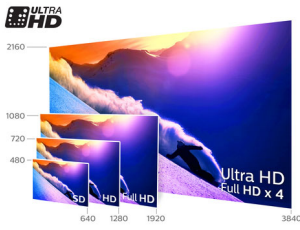

Philips 6000 series
4K Ultra Slim LED TV with
Pixel Plus Ultra HD

126 cm (50")
4K Ultra HD LED TV
ATSC

50PUN6183

4K Ultra Slim LED TV

with Pixel Plus Ultra HD

Enjoy functional elegance and smart connectivity. The Philips 6100 Series boasts 4K Ultra HD picture quality for superb detail.

The right features presented elegantly

- Ultra Slim lines for a refined profile

PHILIPS

4K Ultra Slim LED TV
126 cm (50") 4K Ultra HD LED TV, ATSC

50PUN6183/61

Highlights

4K Ultra HD

Ultra HD TV has four times the resolution of a conventional Full HD TV. With over 8 million pixels and our unique Ultra Resolution Upscaling technology, you'll experience the best possible picture quality. The higher the quality of your original content, the better images and resolution you will be able to experience. Enjoy improved sharpness, increased depth perception, superior contrast, smooth natural motion, and flawless details.

Micro Dimming

Thanks to our special software that analyzes the picture in 6400 different zones and adjusts it accordingly, you'll enjoy incredible contrast and image quality for a truly lifelike visual experience.

Specifications

Picture/Display

- Display: 4K Ultra HD LED
- Panel resolution: 3840x2160
- Aspect ratio: 16:9
- Picture enhancement: Micro Dimming, Pixel Plus Ultra HD

Sound

- Output power (RMS): 16W
- Sound Enhancement: Incredible Surround, Clear Sound, Smart Sound