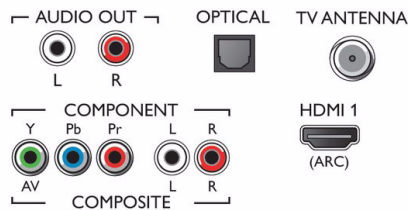

Accessories

- Included accessories: Remote Control, 2 x AAA Batteries, Power cord, Quick start guide, Legal and safety brochure, Table top stand

Connections

Side

Bottom

Issue date 2019-02-27

Version: 3.1.1

12 NC: 8670 001 59483
EAN: 87 18863 02068 5