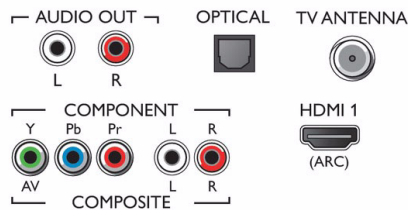

Accessories

- Included accessories: Remote Control, 2 x AAA Batteries, Power cord, Quick start guide, Legal and safety brochure, Table top stand

Connections

Side

Bottom

Issue date 2019-02-27

Version: 3.1.1

12 NC: 8670 001 59482
EAN: 87 18863 02067 8