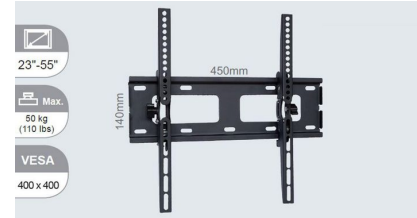

## Pro Medium Wall Mount w. Tilt, Max 50 kg, Up to VESA 400x400

Max. load 50 kg. Typical screen size 23"-55" up to -15 degree tilt

Typical installations:

Public area, such as office, hotel, shopping mall, trade fair, ect.

- Slim mount 5cm from wall
- Tilt function +/-15 degrees
- Self-balanced angle adjustment system
- Screen size 23" 55"
- Holes match up to VESA 400x400
- Max loading capacity 50kgs

## Specifications

<b>Design</b>	<b>Housing material</b>	Steel
	<b>Product colour</b>	Black
	<b>RoHS compliance</b>	Yes
<b>Ergonomics</b>	<b>Distance to the wall (max)</b>	5 cm
	<b>Height adjustment</b>	Yes
	<b>Tilt angle range</b>	-15 - 15 °
	<b>Tiltable</b>	Yes
<b>Mounting</b>	<b>Maximum screen size</b>	55 "
	<b>Maximum VESA mount</b>	400 x 400 mm
	<b>Maximum weight capacity</b>	50 kg
	<b>Minimum screen size</b>	23 "
	<b>Minimum VESA mount</b>	200 x 200 mm
	<b>Mounting type</b>	Wall
	<b>Suitable for</b>	TV
<b>Other features</b>	<b>Adjustable</b>	Yes
	<b>Mounting interface</b>	VESA
	<b>VESA mounting</b>	Yes
<b>Packaging content</b>	<b>Manual</b>	Yes
	<b>Mounting kit</b>	Yes
	<b>Screws included</b>	Yes
	<b>User guide</b>	Yes
<b>Vendor information</b>	<b>Brand Name</b>	Vivolink
	<b>Warranty</b>	12 Year(s)