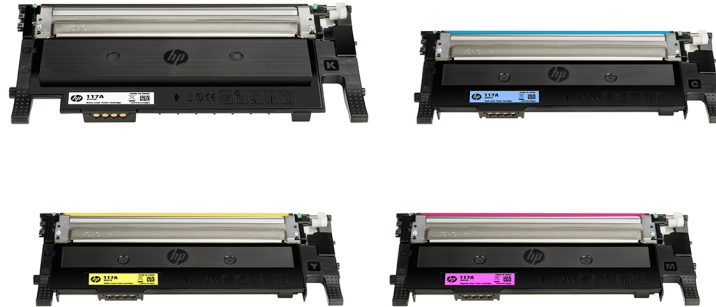

# HP 117 Laser Printing Supplies

(W2070A, W2071A, W2072A, W2073A)

**Ideal for micro and small offices that would like to begin printing with laser technology from an industry leader – HP.**

Print business documents with colour highlights and vibrant full-colour marketing materials. HP's low-priced and reliable Original Laser Toner cartridges are designed for your home or office and your budget.