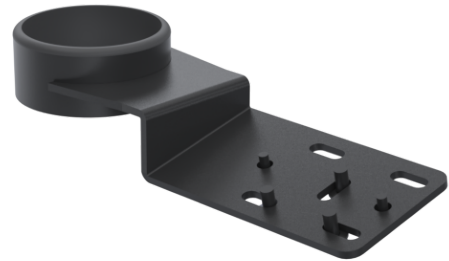

# Scanner Mount SP2, 110mm for Zebra DS457 / Datalogic Gryphon GFS4450 - 02 SPV3601-02

Customer Bracket SP2, 110mm

For Zebra DS457/DS5502, Datalogic Gryphon GFS4450

Easy use and installation 5-year warranty

## Product Specifications

<b>Colour Name</b>	Black
<b>Colour Type</b>	Structured
<b>Device Brand</b>	Datalogic, Zebra
<b>Compatible device name</b>	GFS4500 Serie, DS5502, DS457, GFS4400 Serie
<b>Main material</b>	Metal
<b>Product Version</b>	1.2
<b>Screws included</b>	No
<b>Units per Box</b>	1
<b>Unit Weight</b>	0.15 kg
<b>Box Weight</b>	0.24 kg
<b>Warranty</b>	5 Years

## Product Dimensions

<b>Unit Depth</b>	52.3 mm
<b>Unit Height</b>	36 mm
<b>Unit Weight</b>	0.15 kg