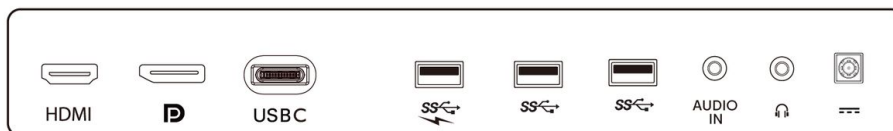

Cabinet

Color: Black
Foot: Black / Silver
Finish: Texture

* Radius of the arc of the display curvature in mm
 * The maximum resolution works for either HDMI, DP or USB-C input.
 * For Video transmission via USB-C, your Notebook/device must support USB-C DP Alt mode
 * Activities such as screen sharing, on-line streaming video and audio over the Internet can impact your network performance. Your hardware, network bandwidth and its performance will determine overall audio and video quality.
 * For USB-C power and charging function, your Notebook/device must support USB-C standard Power Delivery specifications. Please check with your Notebook user manual or manufacturer for more details.
 * Response time value equal to SmartResponse
 * NTSC Area based on CIE1976
 * sRGB Area based on CIE 1931
 * * Cannot support USB-C vs HDMI for PIP/PBP at the same time
 * The monitor may look different from feature images.