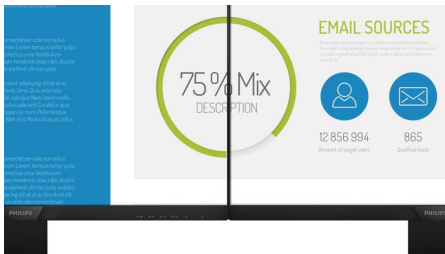

UltraNarrow Border

The new Philips displays feature ultra-narrow borders which allow for minimal distractions and maximum viewing size. Especially suited for multi-display or tiling setup like gaming, graphic design and professional applications, the ultra-narrow border display gives you the feeling of using one large display.