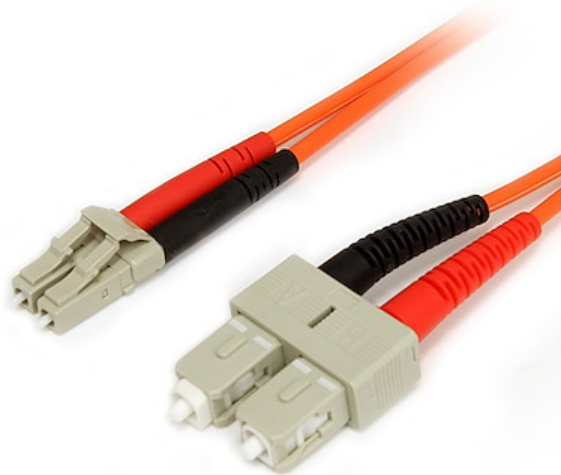

## 1m Fiber Optic Cable - Multimode Duplex 62.5/125 LSZH Fiber Jumper Cord - LC/SC

**Product ID:** FIBLCSC1

The FIBLCSC1 1-meter (3.2ft) Multimode 62.5/125 Duplex Fiber Patch Cable is terminated with one LC (male) connector and one SC (male) connector, to provide the necessary connection between fiber networking devices for high-speed, long distance networks.

This LC-SC patch cable is housed in a LSZH (Low-Smoke, Zero-Halogen) flame retardant jacket, to ensure minimal smoke, toxicity and corrosion when exposed to high sources of heat, in the event of a fire. Making it ideal for use in industrial settings, central offices and schools, as well as residential settings where building codes are a consideration.

Backed by Lifetime Warranty, our LC-SC Multimode Fiber Patch cable is guaranteed to provide long-lasting dependability, and top quality performance.