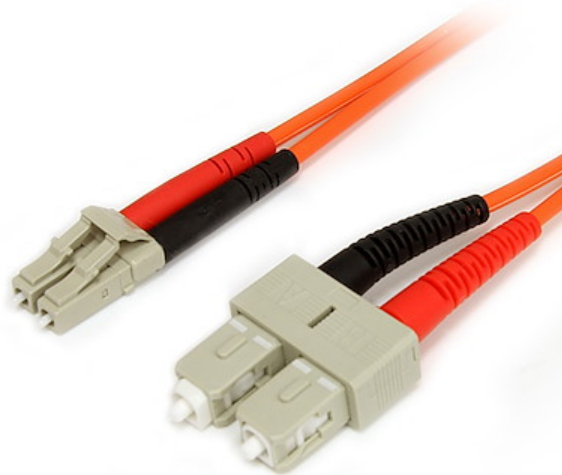

2m Fiber Optic Cable - Multimode Duplex 62.5/125 LSZH Fiber Jumper Cord - LC/SC

Product ID: FIBLCSC2

The FIBLCSC2 2-meter (6.6ft) Multimode 62.5/125 Duplex Fiber Patch Cable is terminated with one LC (male) connector and one SC (male) connector, to provide the necessary connection between fiber networking devices for high-speed, long distance networks.

This LC-SC patch cable is housed in a LSZH (Low-Smoke, Zero-Halogen) flame retardant jacket, to ensure minimal smoke, toxicity and corrosion when exposed to high sources of heat, in the event of a fire. Making it ideal for use in industrial settings, central offices and schools, as well as residential settings where building codes are a consideration.

To ensure optimum performance, our multimode fiber duplex cable is individually tested and certified to be within acceptable optical insertion loss limits for guaranteed compatibility and 100% reliability.

Backed by Lifetime Warranty, our LC-SC Multimode Fiber Patch cable is guaranteed to provide long-lasting dependability, and top quality performance.

Certifications, Reports and Compatibility

Applications