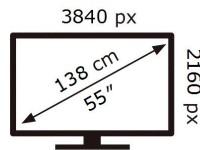

ENERGY

SAMSUNG

QE55Q60RAT

130 kWh/1000h

ABCDEF **G**

150 kWh/1000h

2019/2013