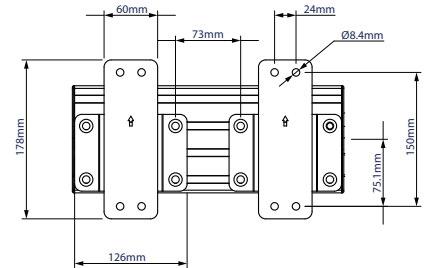

WALL PLATES AND RAIL

PACKING INFORMATION

COLOUR:	ORDER REF:	EAN CODE:	MASTER CARTON QTY:	INNER CARTON QTY:	MASTER CARTON WEIGHT:	MASTER CARTON CUBE:
Black & Silver	BT9909/BS	5019318087530	1	0	12kg	0.041cbm