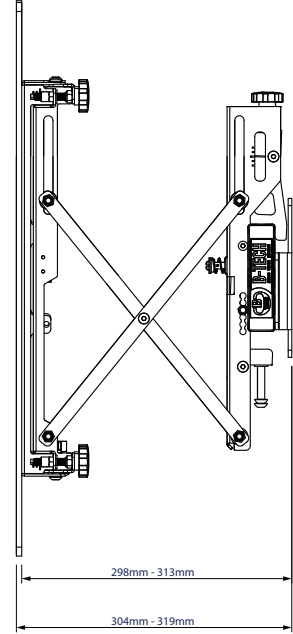

SIDE VIEW - EXTENDED