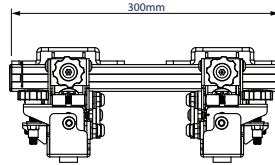

SIDE VIEW - CLOSED

TOP VIEW

PACKING INFORMATION

COLOUR:	ORDER REF:	EAN CODE:	MASTER CARTON QTY:	INNER CARTON QTY:	MASTER CARTON WEIGHT:	MASTER CARTON CUBE:
Black & Silver	BT9909/BS	5019318087530	1	0	12kg	0.041cbm

ACCESSORIES AND RELATED PRODUCTS