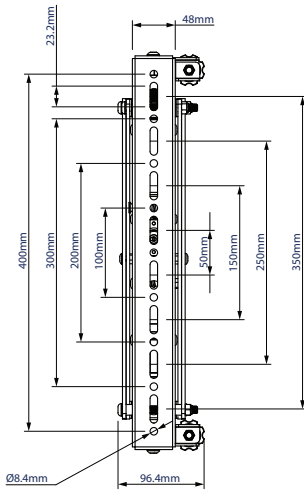

FRONT VIEW

INTERFACE ARM

TOP VIEW