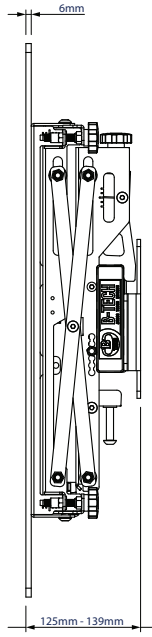

SIDE VIEW - CLOSED