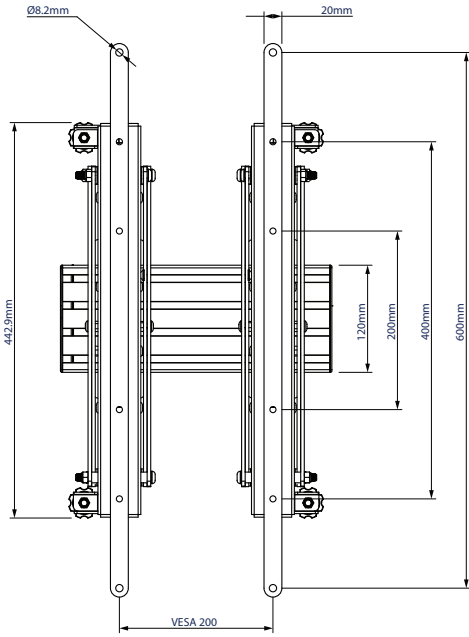

SIDE VIEW - CLOSED

TOP VIEW

PACKING INFORMATION

COLOUR:	ORDER REF:	EAN CODE:	MASTER CARTON QTY:	INNER CARTON QTY:	MASTER CARTON WEIGHT:	MASTER CARTON CUBE:
Black & Silver	BT9909/BS	5019318087530	1	0	12kg	0.041cbm

ACCESSORIES AND RELATED PRODUCTS