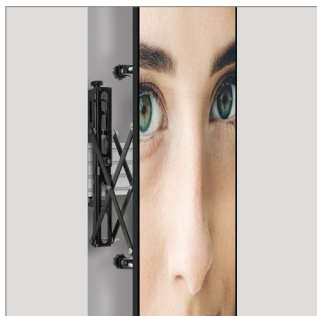

IDEAL FOR
LG'S 86BH5C
ULTRA STRETCH
SIGNAGE

BT9909

SYSTEM X™ POP-OUT ULTRA STRETCH SIGNAGE MOUNT

FOR LG® 86BH5C

The BT9909 is a pop-out mounting solution that is ideal for portrait mounting LG's 86BH5C Ultra Stretch Signage in a recessed wall. Tool-less, 8 point micro-adjustment allows mounted screens to sit perfectly flush with the wall and the pop-out mechanism provides access to the rear of the screen for easy installation and maintenance. Safety screws come as standard to help prevent unauthorised removal of the screen and height adjustment screws allow the screen to be levelled perfectly after installation.

SPECIFICATION

Recommended screen size	86"
Max load	50kg
VESA® compatibility	600 x 200
Depth (with micro-adjustment)	125mm - 139mm
Distance from wall (popped out)	304mm - 319mm
Colour (horizontal rail)	Silver
Colour (VESA arms)	Black

FEATURES

- Ideal for mounting screens in a recess
- Features pop-in, pop-out function to allow access to the rear of screens for servicing and maintenance and to aid installation
- Tool-less micro-adjustment at 8 points for seamless display alignment
- Arms feature levelling screws to adjust the screen height
- Arms include locking screw to prevent accidental pop-out of screens
- Pole mounted version for ceiling and floor mounting is available on request
- Safety screws help prevent unauthorised removal of screens
- High-end aesthetic quality with stylish end caps for a neat and tidy install
- All mounting hardware included

Ideal for mounting screens in a recess

Tool-less micro-adjustment at 8 points for seamless display alignment

Arms include locking screw to prevent accidental pop-out of screens

Pole mounted version for ceiling and floor mounting is available on request