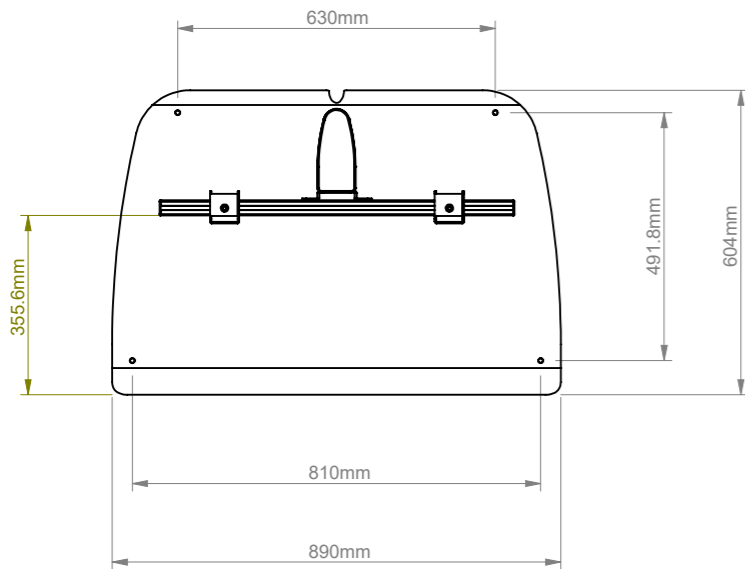

B-Tech International Design and Manufacturing Limited		B-Tech No: BTF843
Part of the B-Tech International Group of Companies		Version: 1.0
 UNLESS OTHERWISE SPECIFIED DIMENSIONS ARE IN MILLIMETERS	Size: A3	Title: Universal Extra-Large Portrait Flat Screen Floor Stand (1.8m)
	Scale: 1:15	Revision: 0.0
Sheet: 1 of 1	Date: 26/05/17	File Name: BTD-BTF843-R0.0