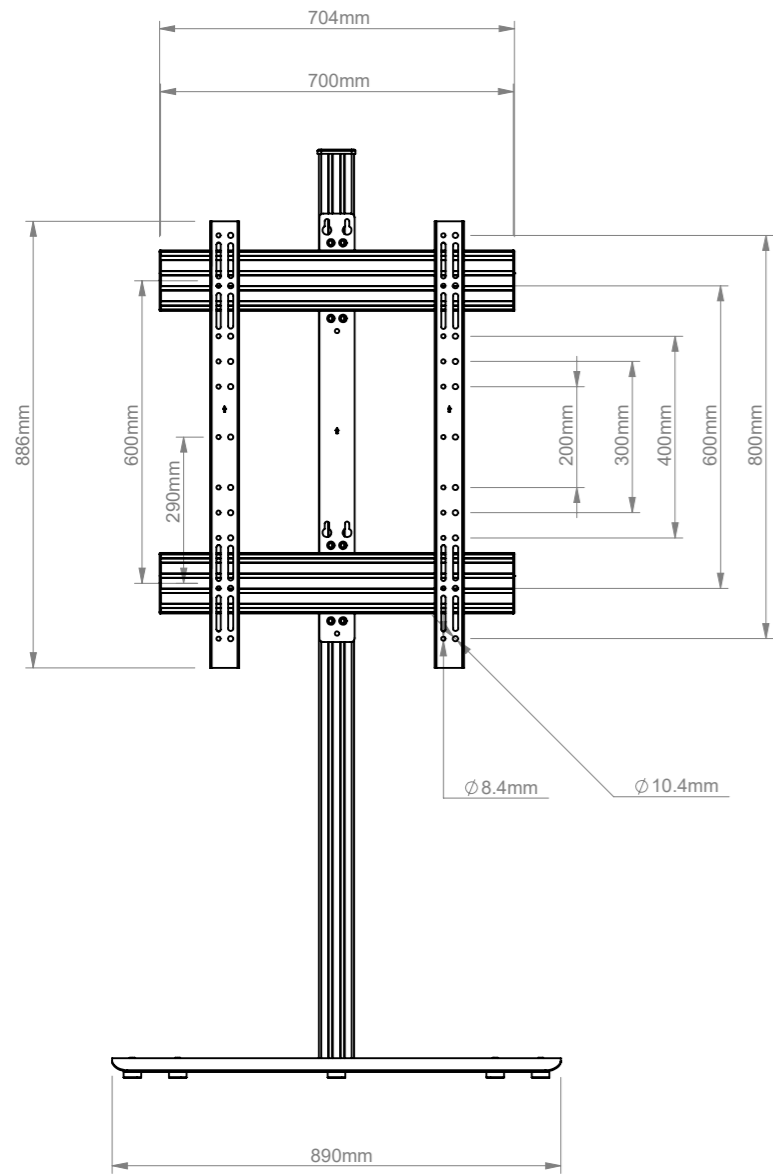

THE INFORMATION CONTAINED IN THIS DRAWING IS THE SOLE PROPERTY OF B-TECH INTERNATIONAL DESIGN AND MANUFACTURING LIMITED, ANY REPRODUCTION IN PART OR WHOLE WITHOUT THE WRITTEN PERMISSION OF B-TECH INTERNATIONAL DESIGN AND MANUFACTURING LIMITED IS PROHIBITED.

B-Tech International Design and Manufacturing Limited		B-Tech No: BTF843
Part of the B-Tech International Group of Companies		Version: 1.0
 UNLESS OTHERWISE SPECIFIED DIMENSIONS ARE IN MILLIMETERS	Size: A3	Title: Universal Extra-Large Portrait Flat Screen Floor Stand (1.8m)
	Scale: 1:15	Revision: 0.0
Sheet: 1 of 1	Date: 26/05/17	File Name: BTD-BTF843-R0.0