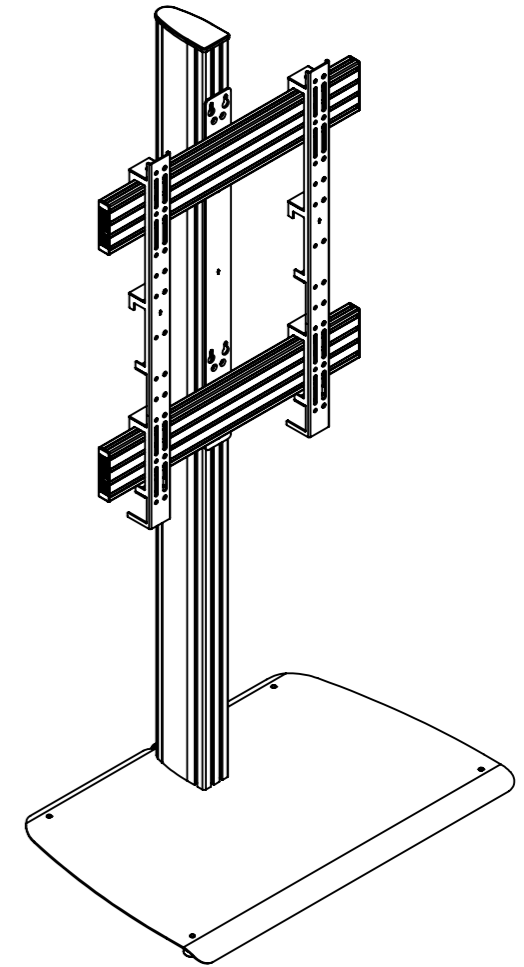

THE INFORMATION CONTAINED IN THIS DRAWING IS THE SOLE PROPERTY OF B-TECH INTERNATIONAL DESIGN AND MANUFACTURING LIMITED, ANY REPRODUCTION IN PART OR WHOLE WITHOUT THE WRITTEN PERMISSION OF B-TECH INTERNATIONAL DESIGN AND MANUFACTURING LIMITED IS PROHIBITED.

B-Tech International Design and Manufacturing Limited		B-Tech No: BTF843
Part of the B-Tech International Group of Companies		Version: 1.0
 UNLESS OTHERWISE SPECIFIED DIMENSIONS ARE IN MILLIMETERS	Size: A3	Title: Universal Extra-Large Portrait Flat Screen Floor Stand (1.8m)
	Scale: 1:15	Revision: 0.0
Sheet: 1 of 1	Date: 26/05/17	File Name: BTD-BTF843-R0.0