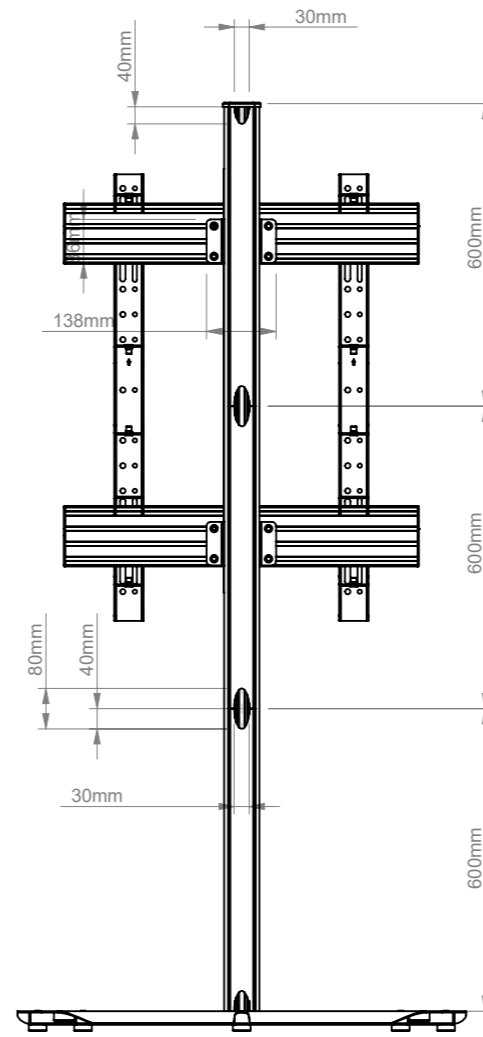

THE INFORMATION CONTAINED IN THIS DRAWING IS THE SOLE PROPERTY OF B-TECH INTERNATIONAL DESIGN AND MANUFACTURING LIMITED, ANY REPRODUCTION IN PART OR WHOLE WITHOUT THE WRITTEN PERMISSION OF B-TECH INTERNATIONAL DESIGN AND MANUFACTURING LIMITED IS PROHIBITED.

B-Tech International Design and Manufacturing Limited		B-Tech No: BTF843
Part of the B-Tech International Group of Companies		Version: 1.0
 UNLESS OTHERWISE SPECIFIED DIMENSIONS ARE IN MILLIMETERS	Size: A3	Title: Universal Extra-Large Portrait Flat Screen Floor Stand (1.8m)
	Scale: 1:15	Revision: 0.0
Sheet: 1 of 1	Date: 26/05/17	File Name: BTD-BTF843-R0.0