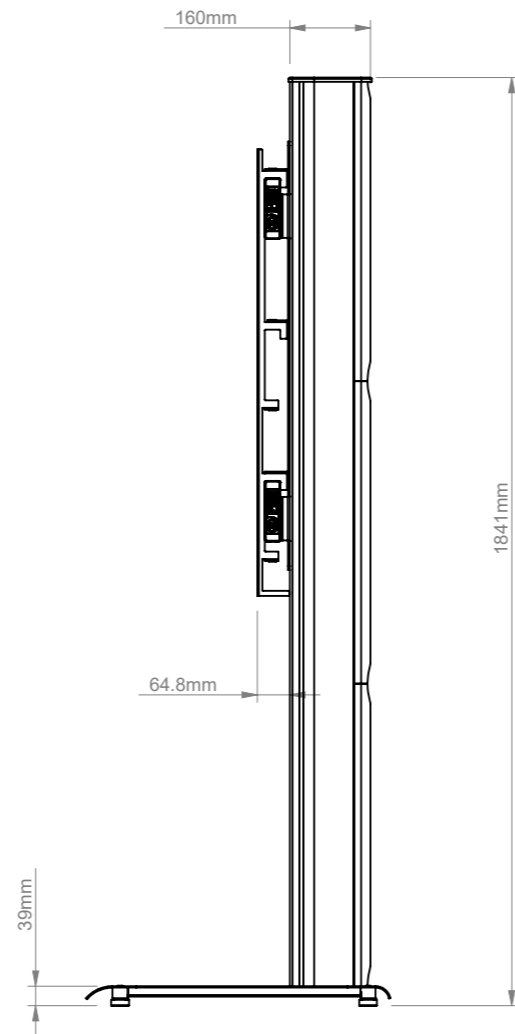

THE INFORMATION CONTAINED IN THIS DRAWING IS THE SOLE PROPERTY OF B-TECH INTERNATIONAL DESIGN AND MANUFACTURING LIMITED, ANY REPRODUCTION IN PART OR WHOLE WITHOUT THE WRITTEN PERMISSION OF B-TECH INTERNATIONAL DESIGN AND MANUFACTURING LIMITED IS PROHIBITED.

B-Tech International Design and Manufacturing Limited		B-Tech No: BTF843
Part of the B-Tech International Group of Companies		Version: 1.0
 UNLESS OTHERWISE SPECIFIED DIMENSIONS ARE IN MILLIMETERS	Size: A3	Title: Universal Extra-Large Portrait Flat Screen Floor Stand (1.8m)
	Scale: 1:15	Revision: 0.0
Sheet: 1 of 1	Date: 26/05/17	File Name: BTD-BTF843-R0.0