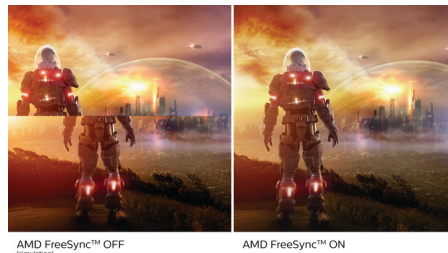

Ultra-smooth gaming

Gaming shouldn't be a choice between choppy gameplay or broken frames. With the new Philips monitor it doesn't have to be. Get fluid, artefact-free performance at virtually any frame rate with AMD FreeSync™ technology, smooth, quick refresh and ultra-fast response time.