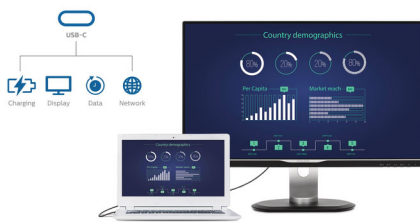

Built-in USB-C docking station

This Philips display features a built-in USB type-C docking station with power delivery. Its slim,

reversible USB-C connector allows for easy, one-cable docking. Keep it simple by connecting all your peripherals, like your keyboard, mouse and your RJ-45 Ethernet cable to the monitor's docking station. Simply connect your notebook to this monitor with a single USB-C cable to watch high-resolution video and transfer super-speed data while powering up and recharging your notebook at the same time.