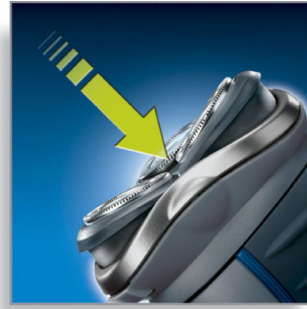

Comfortably close

- Super Lift & Cut technology

Adjusts to every curve of your face and neck

- Individually floating heads
- Reflex Action system

Moustache and sideburn trimming

- Spring-released, pop-up trimmer

Shaves even the shortest stubble

- Precision Cutting System

Simply rinses clean

- Washable shaver

PHILIPS

Highlights

Individually floating heads

Align the razor sharp blades of your Philips shaver closer to your skin for exceptional closeness.

Precision Cutting System

The electric shaver has ultra thin heads with slots to shave the long hairs and holes to shave even the shortest stubble.

Reflex Action system

Automatically adjusts to every curve of your face and neck.

Spring-released, pop-up trimmer

Full width trimmer is perfect for grooming sideburns and moustache.

Super Lift & Cut technology

The dual blade system of this electric shaver lifts hairs to cut comfortably below skin level.