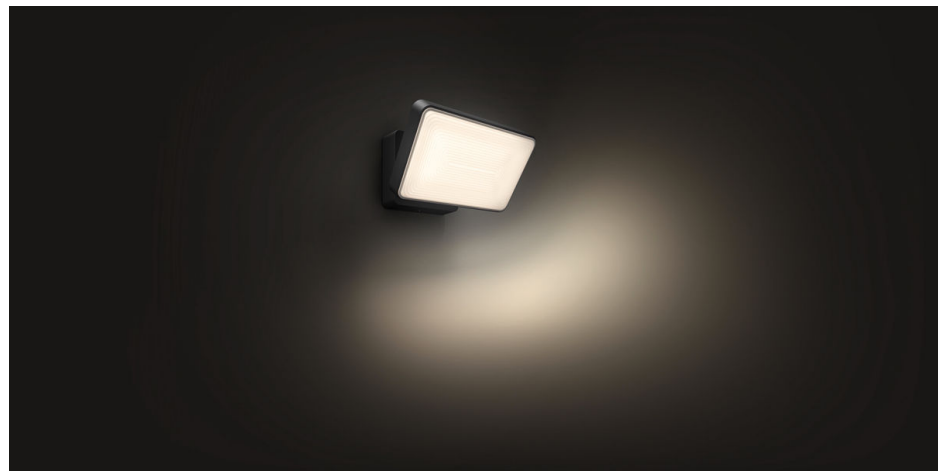

## Welcome Outdoor Floodlight

Hue White

LED integrated

Warm White light (2700K)

Mains powered

Smart control with Hue Bridge\*

17436/30/P7

## Automate your lights

Now expand Hue to your outdoors. The Welcome Floodlight can be connected to your existing Hue bridge to enjoy all features like away-from-home control and scheduling, it truly welcomes you home with powerful light. Hue bridge not included.