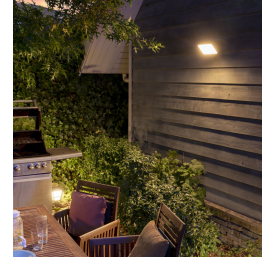

Powerful light

This Philips Hue light possesses a LED light source which illuminates a large portion of your garden. Find the route to your driveway, pathway, front or back door brightly lit up, all with the comfort of the right light. Never lose track of what is happening around your house with this powerful Philips Hue light.

Specifications

Design and finishing

- Colour: black
- Material: metal, synthetics

Extra feature/accessory incl.

- Adjustable spot head: Yes
- Dimmable with the Hue app and switches: Yes

Light characteristics

- Colour rendering index (CRI): 80

Miscellaneous

- Especially designed for: Garden and Patio
- Type: Wall light

Power consumption

- Energy efficiency label (EEL): E

Product dimensions and weight

- Height: 15.3 cm
- Length: 22 cm
- Net weight: 1.200 kg
- Width: 16 cm

Service

- Warranty: 2 year(s)

Technical specifications

- Lifetime up to: 25,000 h
- Light colour: warm white
- Mains power: Range 220 V–240 V, 50–60 Hz
- Fixture dimmable: Yes
- LED: Yes
- Built-in LED: Yes
- Number of bulbs: 2
- Wattage bulb included: 15 W
- Maximum wattage replacement bulb: 15 W
- IP code: IP44, protection from splashed water
- Class of protection: I – earthed