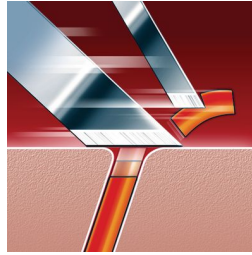

Super Lift & Cut technology