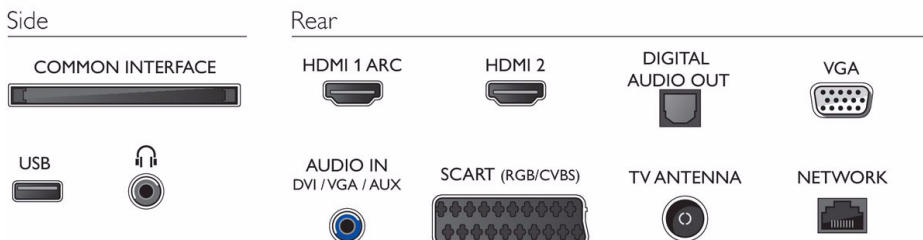

Two HDMI input ports

Two HDMI ports. Easy connection from console to DVD

USB port

Share the fun. Connect your USB memory-stick, digital camera, mp3 player or other multimedia device to the USB port on your TV to enjoy photos, videos and music with the easy to use onscreen content browser.

VGA connector

With PC Input, you can connect your TV to a computer using a VGA cable and use the TV as a PC monitor.

Connections

Issue date 2019-03-20

Version: 2.1.1

12 NC: 8670 001 59263
EAN: 87 18863 02050 0