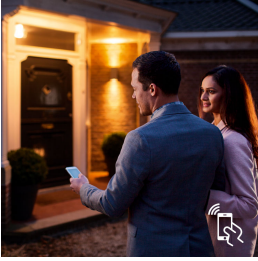

## Light up your gaming

Lift your gaming experience to the next level. Download the third-party apps and discover the amazing things you can do with Philips Hue.

### Smart control, home and away

With the Philips Hue iOS and Android apps, you can control your lights remotely wherever you are. Check if you have forgotten to switch your lights off before you left home, and switch them on if you are working late.