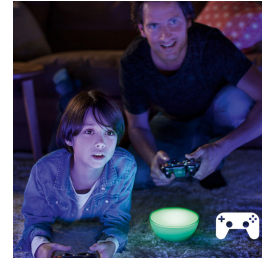

Light up your gaming

Lift your gaming experience to the next level. Download the third-party apps and discover the amazing things you can do with Philips Hue.