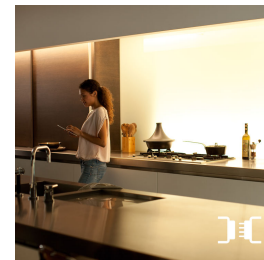

Extendible up to 10 metres

Extend your Philips Hue Lightstrip Plus up to 10 metres by adding 1-metre extensions* to cover larger surfaces and enable wider applications. From bright cove lighting to ambient navigation light in your hallway or stairs, anything is possible. Philips Hue lightstrip plus gives you full colour consistency from the first to the last extension.*Can only be extended with the Bluetooth-compatible version.