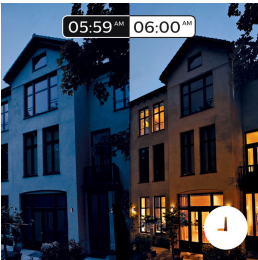

Timers for your convenience

Philips Hue can make it seem like you're at home when you're not, using the schedule function in the Philips Hue app. Set the lights to come on at a pre-set time, so the lights are on when you arrive home. You can even set rooms to light up at different times. And of course, you can let the lights turn off gradually in the night, so you never have to worry whether you've left any lights on.