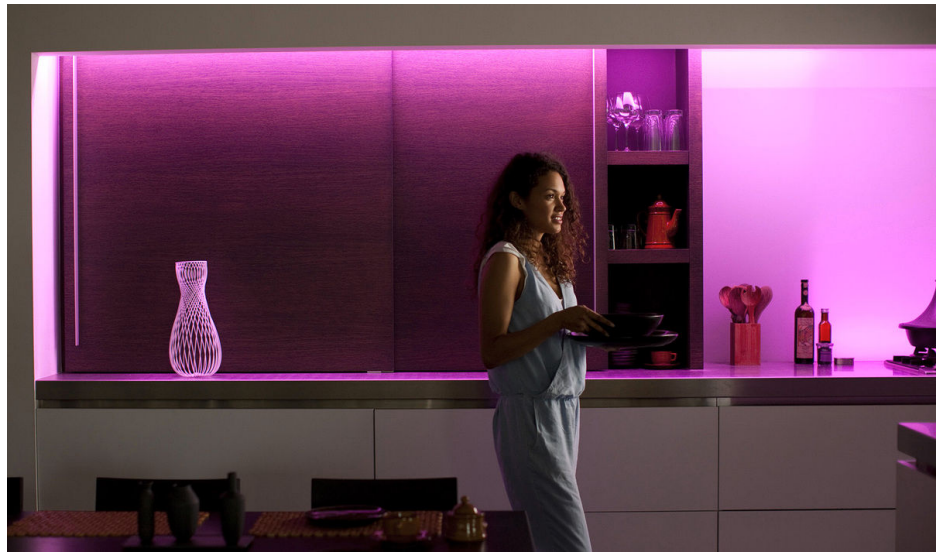

## Limitless possibilities

Add a LightStrip Plus to your Philips Hue system and create an immersive experience under bars or cabinets and behind entertainment systems. Lightstrip Plus gives you the flexibility to bend, cut and extend for the application of your choice.

### Limitless possibilities

- Be creative with 16 million colours
- Wake up and go to sleep naturally
- Sync lights with music and films
- Create your ambience with warm white to cool daylight
- Light up your gaming
- Relax, read, concentrate and energise with light recipes
- Smart control, home and away
- Set timers for your convenience
- Installation-free dimming
- Control it your way