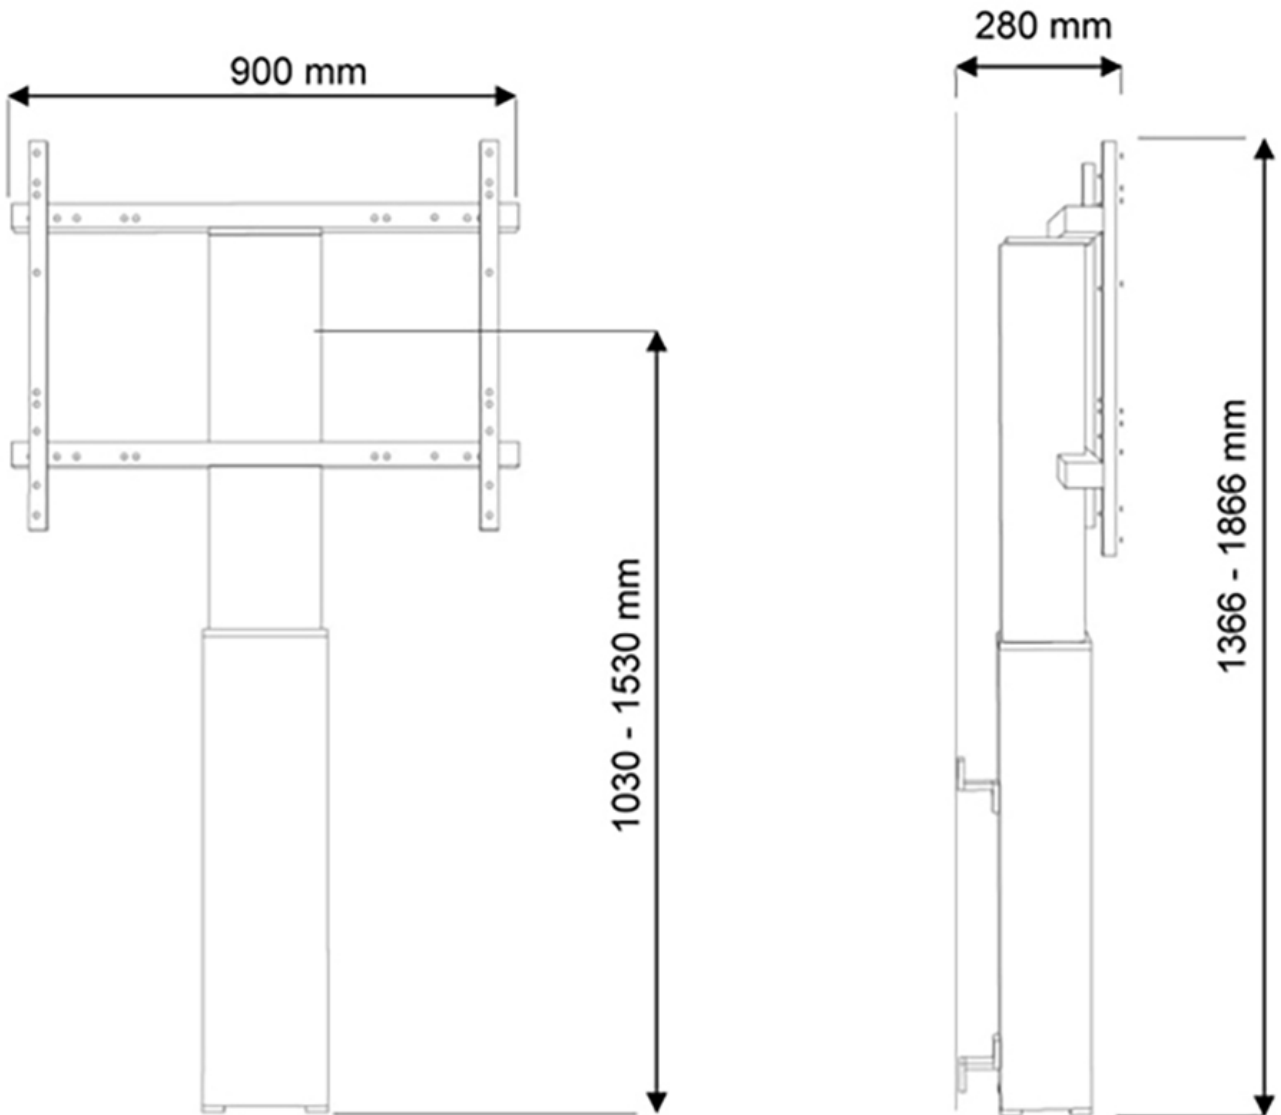

PLASMA-W2250BLACK

NEOMOUNTS PLASMA-W2250BLACK TV FLOOR
STAND 42-100" - WALL - MOTORISED

Neomounts