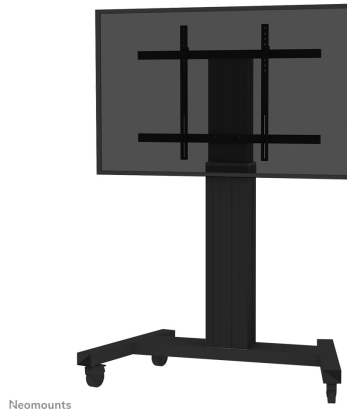

PLASMA-M2250BLACK NEOMOUNTS MOTORISED FLOOR STAND

SPECIFICATIONS

GENERAL

Min. screen size*	42 inch
Max. screen size*	100 inch
Min. weight	0 kg (per screen)
Max. weight	130 kg (per screen)
Screens	1
VESA minimum	200x200 mm
VESA maximum	800x600 mm

FUNCTIONALITY

Height adjustment	120-170 cm
Width	103,5 cm
Depth	73,5 cm
Adjustment type	Motorised
Lockable	Lockable - Padlock not included

INFORMATION

Color	Black
Main material	Steel
Warranty	5 year
EAN code	8717371446130

Neomounts Mobile Motorised TV/LFD Trolley for 42"-100" screen, Height Adjustable - Black

With the Neomounts PLASMA-M2250BLACK automatic height adjustable floor stand you place a large format flat screen on the floor. Get optimal positioning for both standing and seated audiences, in any application, in any part of your location. Perfect to use in a class room, boardroom, presentation room or public entrance.

Easily roll this cart over doorways and thresholds with to the high quality wheels. The mobile electric floor lift is automatically height adjustable over a height of 50 cm with a remote control. From the floor to the center the distance of the screen is variable from 120 cm to 170 cm.