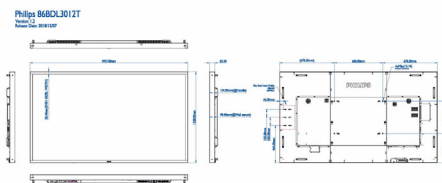

Power

- Standby power consumption: <0.5 W
- Mains power: 100 - 240 V~, 50 - 60 Hz, 7.5 A
- Consumption (Typical): 317 W
- consumption(Max): 471 W

Operating conditions

- Temperature range (operation): 0 ~ 40 °C
- Temperature range (storage): -20 ~ 60 °C
- Relative humidity: 20 ~ 80 %
- Altitude: 0 ~ 3000 m
- MTBF: 50,000 hour(s)

Sound

- Built-in speakers: 2 x 10 W RMS

Accessories

- Included accessories: Remote Control, Batteries for remote control, Quick start guide, RS232 cable, AC Power Cord, HDMI cable, IR sensor cable (1.8 M), USB cable
- Included Accessories: RS232 daisy-chain cable

Multimedia Applications

- USB Playback Audio: AAC, AIF, AIFF, ASF, M3U, M4A, MP3, MP4, PLS, WAV, WMA
- USB Playback Video: ISM, M2TS, M4V, Manifest, MK3D, MKV, MP4, MPD, MPEG, MPG, MT2, MTS, TS, VOB
- USB Playback Picture: BMP, GIF, JPEG, PNG

Miscellaneous

- On-Screen Display Languages: English, French, German, Spanish, Polish, Turkish, Russian, Italian, Simplified Chinese, Traditional Chinese, Arabic, Japanese, Danish, Dutch, Finnish, Norwegian, Portuguese, Swedish
- Regulatory approvals: CE, UL/cUL, CCC, RoHS, BSMI, CB, VCCI, EAC, FCC, Class B, PSB
- Warranty: 3-year warranty

Issue date 2019-03-20

Version: 5.0.1

12 NC: 8670 001 56856
EAN: 87 12581 75440 2

© 2019 Koninklijke Philips N.V.
All Rights reserved.

Specifications are subject to change without notice.
Trademarks are the property of Koninklijke Philips N.V.
or their respective owners.

www.philips.com