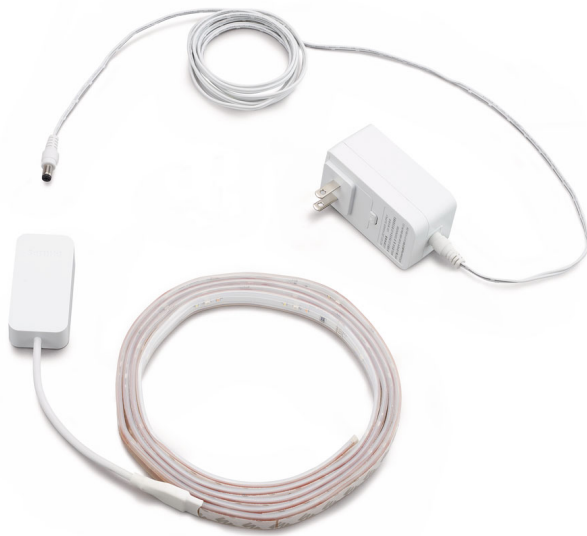

Philips Hue
LightStrip Plus CAN base

71901/55/U8

Limitless possibilities

for an extraordinary experience

Add a LightStrip Plus to your Philips Hue system and create an immersive experience under bars or cabinets and behind entertainment systems. Lightstrip Plus gives the flexibility to bend, cut and extend for the application of your choice.

Shape light your way

- Ultimate flexibility: shape, bend and extend
- High light output: 1600 lumen
- Requires a Philips Hue bridge
- Extendible up to 33 feet

Limitless possibilities

- Be creative with 16 million colors
- Sync lights with music and movies
- Light up your gaming
- Create your ambiance with warm white to cool daylight
- Wake up and go to sleep naturally
- Relax, read, concentrate and energize with light recipes
- Smart control, home and away
- Set timers for your convenience
- Installation free dimming

PHILIPS

Highlights

Ultimate flexibility

Philips Hue Lightstrip Plus is the most flexible light source imaginable. You can shape the strip in nearly any form and use the adhesive tape on the back to attach it to any solid surface. If needed, you can cut your Philips Hue Lightstrip Plus to size at the scissor markings. Integrate Philips Hue Lightstrip Plus onto furniture, in coves, under kitchen cabinets or highlight architectural features with smooth, indirect light. Philips Hue Lightstrip Plus is the most versatile and robust light source that will bring your room to life.

Extra feature/accessory incl.

- Dimmable
- LED integrated
- Color changing (LED)
- Power adapter included
- Diffused light effect
- ZigBee Light Link

Product dimensions & weight

- Height: 0.2 inch
- Length: 78.7 inch
- Width: 0.6 inch
- Net weight: 0.743 lb