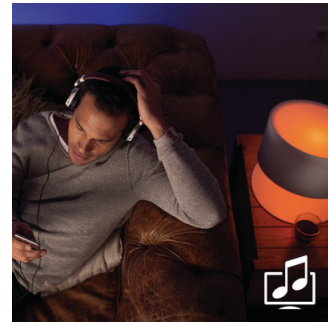

Requires a Philips Hue bridge

Connect your Philips Hue lights with the bridge to control your lights from your smart phone or tablet via the Philips Hue app.

Be creative with colors

Play with light and choose from 16 million colors to instantly change the look and atmosphere of your room. Set the scene

effortlessly with one touch of a button. Use a favourite photo and relive that special moment with splashes of light. Save your favourite light settings and recall them whenever you want with the tap of a finger

Sync with music and movies

Extend your TV viewing experience to the whole room or sync light to your favorite music and see how light reacts to the rhythm. Download the third party apps and discover the amazing things you can do with Philips Hue.