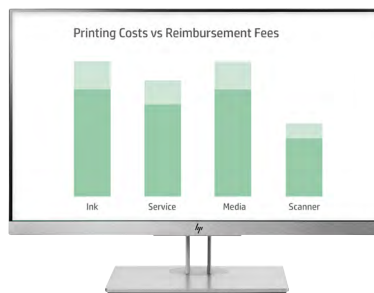

Convert your printing costs into your advantage

Take your business to the next level with HP SmartTracker. Track printing data across multiple HP PageWide XL¹ and DesignJet printers² and easily create consolidated reports to analyze your printing costs, or enable reimbursement.

Data tracking and reporting integrated into your workflow

Print from:

- Printer/MFP
- Driver
- HP SmartStream software
- HP Click printing software

All your jobs are assigned correctly

HP SmartTracker

Username:

Password:

Project: ▼

Password:

Department: ▼

Password:

HP PageWide XL and DesignJet printers

Technical specifications

Supported sources	HP SmartStream, HP Click, driver, front panel (USB, copy, reprint, scan)
Available languages	English, German, French, Italian, Russian and Chinese
Available metrics	Imperial, Metric
Delivery	Licensing system
Warranty	90-day warranty

Minimum requirements

Server requirements	Intel Core i3 2 GHz or higher (i5 recommended)
	4 GB or higher of RAM (8 GB recommended)
	2 GB of free space on hard disk, plus 2 GB for each additional printer added
	Ethernet, IPv4, 100 Mb/s
	Microsoft Windows 7 (64-bit) or Windows Server 2008 R2 and Windows 10
	Virtual servers are supported
Client requirements	Intel compatible
	4 GB of free space on hard disk
	Ethernet, IPv4, 100 Mb/s
	Microsoft Windows 7 (32-bit or 64-bit) or Windows Server 2008 R2 and Windows 10

Ordering information

Product	Z8J14AAE	HP SmartTracker for HP PageWide XL 8000 Printer
	Z8J16AAE	HP SmartTracker for HP PageWide XL 5x00 Printer series
	Z8J18AAE	HP SmartTracker for HP PageWide XL 4x00 Printer series
	6CC86AAE	HP SmartTracker for HP XL 3x00 Series
	5NB95AAE	HP SmartTracker for HP DesignJet Printer Series
	Z8J14A	HP SmartTracker USB for HP PageWide XL 8000 Series
	Z8J16A	HP SmartTracker USB for HP PageWide XL 5x00 Series
	Z8J18A	HP SmartTracker USB for HP PageWide XL 4x00 Series
	6CC86A	HP SmartTracker USB for HP XL 3x00 Series
	5NB95A	HP SmartTracker USB for HP DesignJet Printer Series