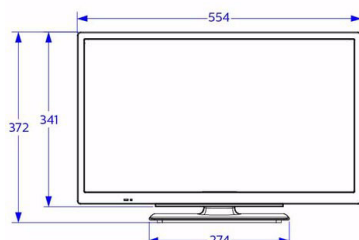

## Picture/Display

- Display: LED HD TV
- Diagonal screen size: 24 inch / 60 cm
- Aspect ratio: 16:9
- Panel resolution: 1366 x 768p
- Brightness: 220 cd/m<sup>2</sup>
- Viewing angle: 178° (H) / 178° (V)

## Multimedia

- Multimedia connections: USB
- Video playback supported: Containers: AVI, MKV, Formats: H.264/MPEG4 AVC, MPEG1, MPEG2, MPEG4, HEVC, TS
- Subtitle formats supported: SRT, SSA SUB, ASS, SMI, TXT
- Music formats supported: MP3, AAC, WAV, WMA (v2 up to v9.2)
- Picture formats supported: BMP, JPG, PNG
- Supp. Video Resolution on USB: up to 1920x1080p@30Hz

## Accessories

- Included: Remote Control 22AV1407A/12, 2xAAA Batteries, Tabletop Stand, Warranty Leaflet, Legal and Safety brochure
- Optional: Setup RC 22AV9574A/12, Easy RC 22AV1601B/12

## Dimensions

- Set dimensions (W x H x D): 554 x 341 x 39/63 mm
- Set dimensions with stand (W x H x D): 554 x 372 x 135 mm

Issue date 2019-05-16

Version: 1.0.1

12 NC: 8670 001 58962  
EAN: 87 18863 02040 1