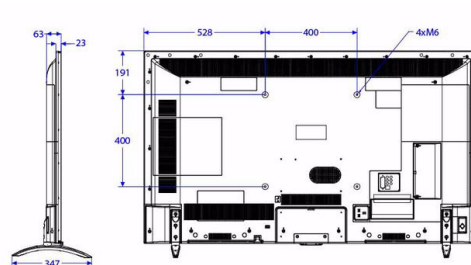

Specifications

Picture/Display

- Display: 4K Ultra HD LED
- Diagonal screen size: 65 inch / 164 cm
- Aspect ratio: 16:9
- Panel resolution: 3840x2160p
- Brightness: 350 cd/m²
- Contrast ratio (typical): 5000
- Viewing angle: 178° (H) / 178° (V)
- Response time (typical): 8 ms

- Included: Remote Control 22AV1407A/12, 2xAAA Batteries, Edge Stand, Warranty Leaflet, Legal and Safety brochure
- Optional: Easy RC 22AV1601B/12, Setup RC 22AV9574A/12

Power

- Mains power: AC 220-240V; 50-60Hz
- Energy Label Class: A++
- Eu Energy Label power: 82 W
- Annual energy consumption: 119 kWh

- Standby power consumption: <0.3 W
- Power Saving Features: Eco mode
- Ambient temperature: 5 °C to 45 °C

Dimensions

- Set dimensions (W x H x D): 1457 x 846 x 63 mm
- Set dimensions with stand (W x H x D): 1457 x 900 x 347 mm
- Product weight: 23.5 kg
- Product weight (+stand): 24.1 kg
- VESA wall mount compatible: 400 x 400 mm, M6