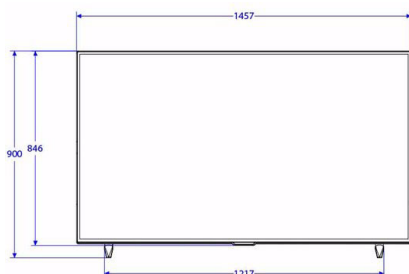

Specifications

Picture/Display

- Display: 4K Ultra HD LED
- Diagonal screen size: 65 inch / 164 cm
- Aspect ratio: 16:9
- Panel resolution: 3840x2160p
- Brightness: 350 cd/m²
- Contrast ratio (typical): 5000
- Viewing angle: 178° (H) / 178° (V)
- Response time (typical): 8 ms

Supported Display Resolution

- HDMI: Up to 3840x2160p@60Hz
- Tuner: T2 HEVC: up to 3840x2160@60Hz, Others: up to 1920x1080p@60Hz
- USB: HEVC: up to 3840x2160@60Hz, Others: up to 1920x1080@60Hz

Accessories

- Included: Remote Control 22AV1407A/12, 2xAAA Batteries, Edge Stand, Warranty Leaflet, Legal and Safety brochure
- Optional: Easy RC 22AV1601B/12, Setup RC 22AV9574A/12

Power

- Mains power: AC 220-240V; 50-60Hz
- Energy Label Class: A++
- Eu Energy Label power: 82 W
- Annual energy consumption: 119 kWh

- Standby power consumption: <0.3 W
- Power Saving Features: Eco mode
- Ambient temperature: 5 °C to 45 °C

Dimensions

- Set dimensions (W x H x D): 1457 x 846 x 63 mm
- Set dimensions with stand (W x H x D): 1457 x 900 x 347 mm
- Product weight: 23.5 kg
- Product weight (+stand): 24.1 kg
- VESA wall mount compatible: 400 x 400 mm, M6