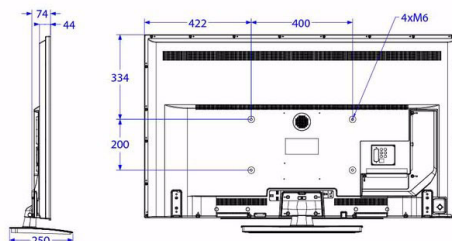

- Included: Remote Control 22AV1407A/12, 2xAAA Batteries, Warranty Leaflet, Legal and Safety brochure, Tabletop Stand
- Optional: Easy RC 22AV1601B/12, Setup RC 22AV9574A/12

Power

- Mains power: AC 220-240V; 50-60Hz
- Energy Label Class: A++
- Eu Energy Label power: 60 W
- Annual energy consumption: 87 kW h
- Standby power consumption: <0.3 W

- Power Saving Features: Eco mode
- Ambient temperature: 5 °C to 45 °C

Dimensions

- Set dimensions (W x H x D): 1243 x 727 x 44/74 mm
- Set dimensions with stand (W x H x D): 1243 x 781 x 250 mm
- Product weight: 14.5 kg
- Product weight (+stand): 15.4 kg
- VESA wall mount compatible: 400 x 200 mm, M6