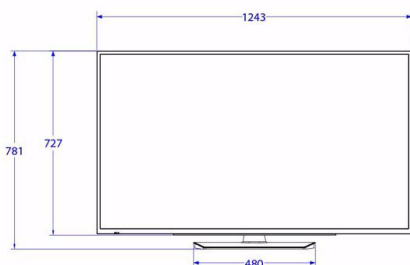

Specifications

Picture/Display

- Display: 4K Ultra HD LED
- Diagonal screen size: 55 inch / 139 cm
- Aspect ratio: 16:9
- Panel resolution: 3840x2160p
- Brightness: 350 cd/m²
- Contrast ratio (typical): 6000
- Viewing angle: 178° (H) / 178° (V)
- Response time (typical): 8 ms

Supported Display Resolution

- HDMI: Up to 3840x2160p@60Hz
- Tuner: T2 HEVC: up to 3840x2160@60Hz, Others: up to 1920x1080p@60Hz
- USB: HEVC: up to 3840x2160@60Hz, Others: up to 1920x1080@60Hz

Accessories

- Power Saving Features: Eco mode
- Ambient temperature: 5 °C to 45 °C

Dimensions

- Set dimensions (W x H x D): 1243 x 727 x 44/74 mm
- Set dimensions with stand (W x H x D): 1243 x 781 x 250 mm
- Product weight: 14.5 kg
- Product weight (+stand): 15.4 kg
- VESA wall mount compatible: 400 x 200 mm, M6