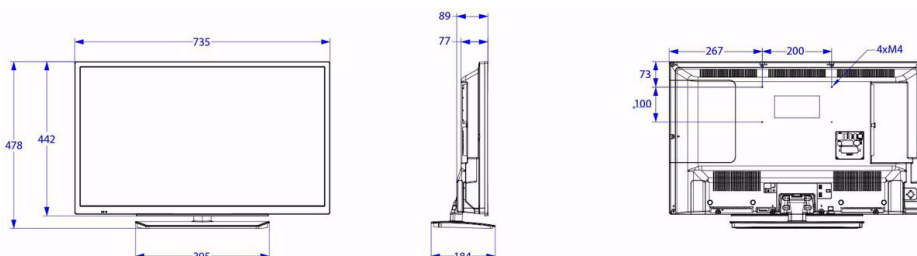

Specifications

Picture/Display

- Display: LED HD TV
- Diagonal screen size: 32 inch / 80 cm
- Aspect ratio: 16:9
- Panel resolution: 1366 x 768p
- Brightness: 250 cd/m²
- Viewing angle: 178° (H) / 178° (V)

Accessories

- Included: Remote Control 22AV1407A/12, 2xAAA Batteries, Tabletop Stand, Warranty Leaflet, Legal and Safety brochure
- Optional: Easy RC 22AV1601B/12, Setup RC 22AV9574A/12

Power

- Mains power: AC 220-240V; 50-60Hz
- Energy Label Class: A+
- Eu Energy Label power: 31 W
- Annual energy consumption: 45 kW·h
- Standby power consumption: <0.3 W
- Power Saving Features: Eco mode
- Ambient temperature: 5 °C to 45 °C

Dimensions

- Set dimensions (W x H x D): 735 x 442 x 77/89 mm
- Set dimensions with stand (W x H x D): 735 x 478 x 184 mm
- Product weight: 5.1 kg

Issue date 2019-05-16

Version: 1.0.1

12 NC: 8670 001 58963
EAN: 87 18863 02041 8